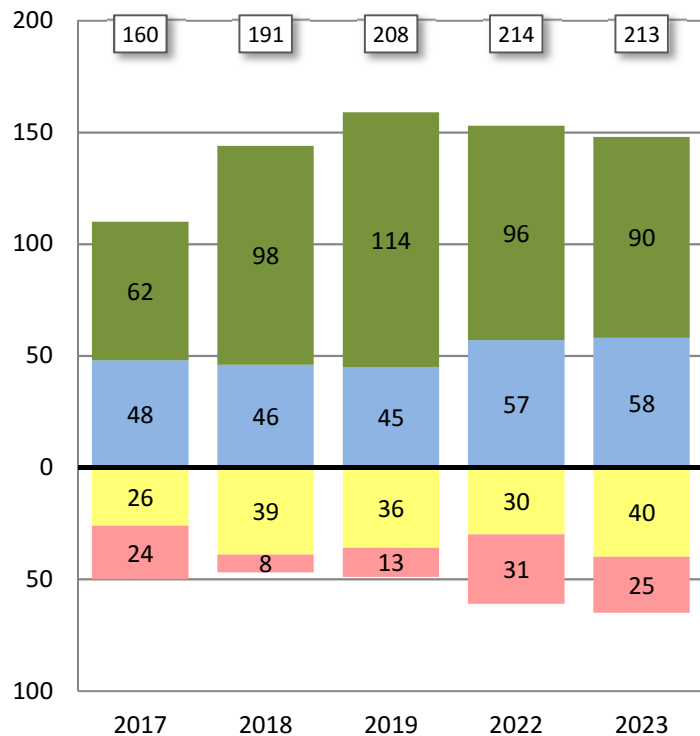

ACHIEVEMENT LEVELS BY GRADE REPORT
 Barnard - All Grades Combined
 Smarter Balanced Summative Assessments 2017 - 2023

Research and
 Evaluation Dept.

ENGLISH LANGUAGE ARTS

Number of Students at Each Achievement Level

Percent of Students at Each Achievement Level

MATHEMATICS

■ Not Met
 ■ Nearly Met
 ■ Met
 ■ Exceeded

xx Total Number of Students Tested

ACHIEVEMENT LEVELS BY GRADE REPORT
 Barnard- Grade 3
 Smarter Balanced Summative Assessments 2017 - 2023