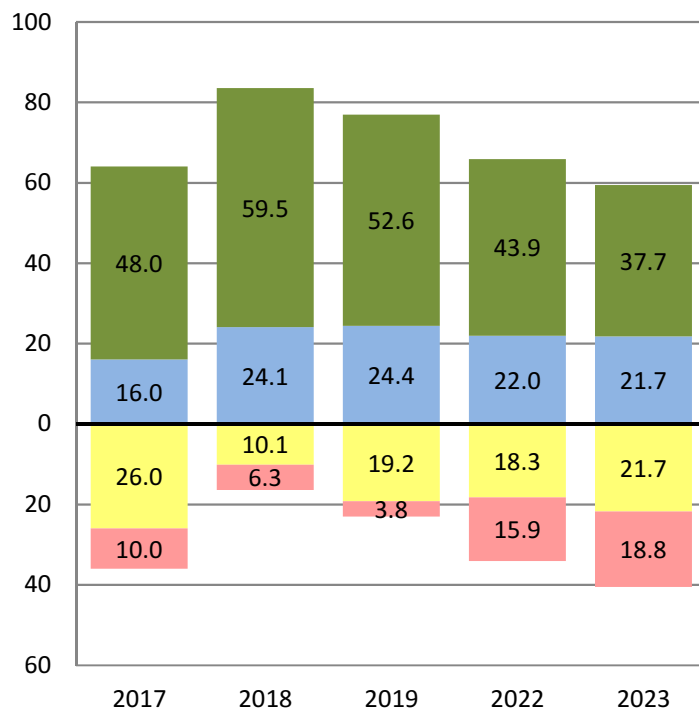

ACHIEVEMENT LEVELS BY GRADE REPORT
 Barnard - All Grades Combined
 Smarter Balanced Summative Assessments 2017 - 2023

Research and
 Evaluation Dept.

ENGLISH LANGUAGE ARTS

Number of Students at Each Achievement Level

Percent of Students at Each Achievement Level

MATHEMATICS

■ Not Met
 ■ Nearly Met
 ■ Met
 ■ Exceeded

xx Total Number of Students Tested

ACHIEVEMENT LEVELS BY GRADE REPORT
 Barnard- Grade 3
 Smarter Balanced Summative Assessments 2017 - 2023

Research and
 Evaluation Dept.

ENGLISH LANGUAGE ARTS

Number of Students at Each Achievement Level

Percent of Students at Each Achievement Level

MATHEMATICS

■ Not Met
 ■ Nearly Met
 ■ Met
 ■ Exceeded

XX Total Number of Students Tested