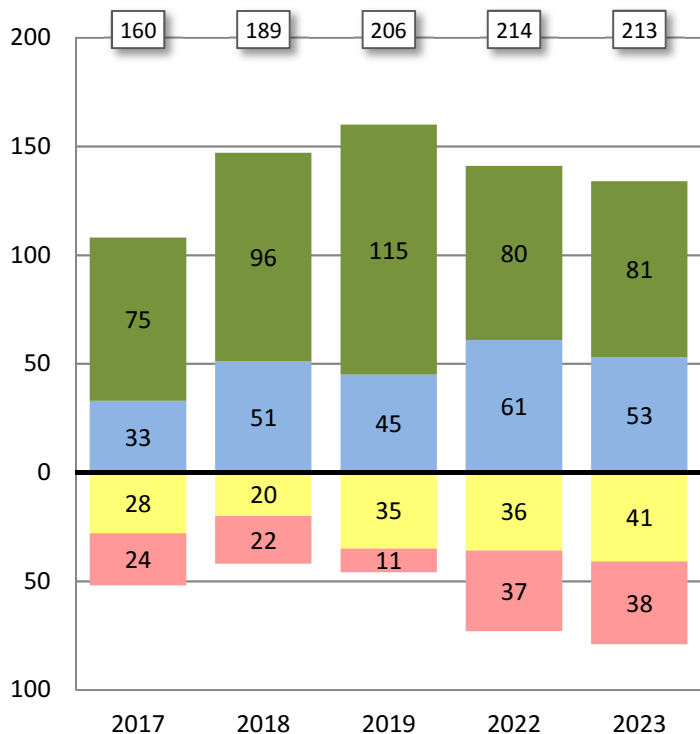

ACHIEVEMENT LEVELS BY GRADE REPORT
 Barnard - All Grades Combined
 Smarter Balanced Summative Assessments 2017 - 2023

Research and
 Evaluation Dept.

ENGLISH LANGUAGE ARTS

Number of Students at Each Achievement Level

Percent of Students at Each Achievement Level

MATHEMATICS

■ Not Met
 ■ Nearly Met
 ■ Met
 ■ Exceeded

xx Total Number of Students Tested

ACHIEVEMENT LEVELS BY GRADE REPORT
 Barnard- Grade 3
 Smarter Balanced Summative Assessments 2017 - 2023