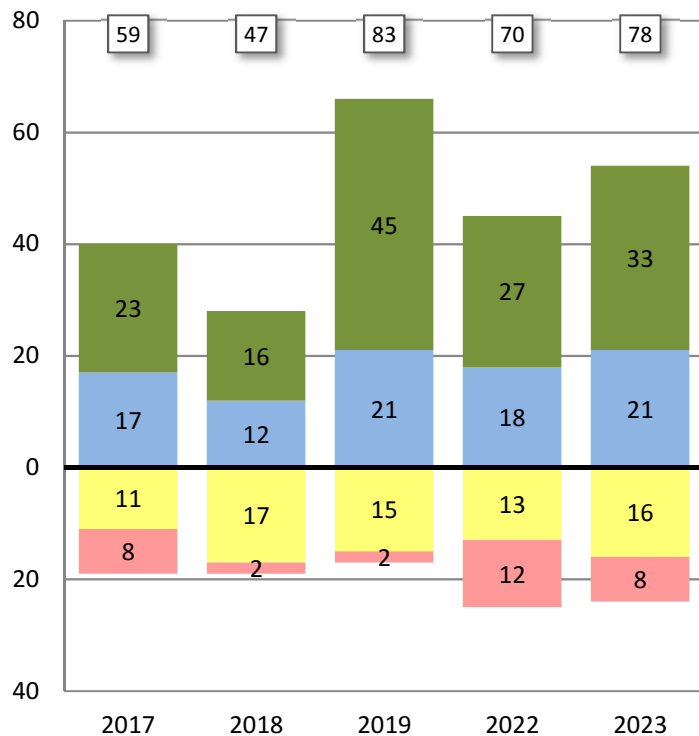

Percent of Students at Each Achievement Level

MATHEMATICS

■ Not Met
 ■ Nearly Met
 ■ Met
 ■ Exceeded

xx Total Number of Students Tested

ACHIEVEMENT LEVELS BY GRADE REPORT
 Barnard- Grade 3
 Smarter Balanced Summative Assessments 2017 - 2023

Research and
 Evaluation Dept.

ENGLISH LANGUAGE ARTS

Number of Students at Each Achievement Level

Percent of Students at Each Achievement Level

MATHEMATICS

■ Not Met
 ■ Nearly Met
 ■ Met
 ■ Exceeded

XX Total Number of Students Tested

ACHIEVEMENT LEVELS BY GRADE REPORT
 Barnard- Grade 4
 Smarter Balanced Summative Assessments 2017 - 2023

Research and
 Evaluation Dept.

ENGLISH LANGUAGE ARTS

MATHEMATICS

■ Not Met
 ■ Nearly Met
 ■ Met
 ■ Exceeded