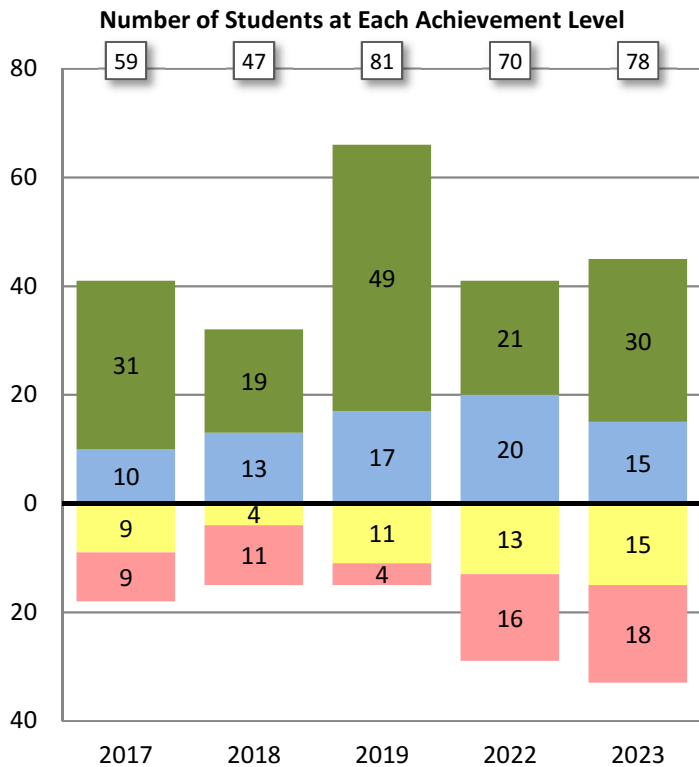

Research and
 Evaluation Dept.

ENGLISH LANGUAGE ARTS

Number of Students at Each Achievement Level

Percent of Students at Each Achievement Level

MATHEMATICS

■ Not Met
 ■ Nearly Met
 ■ Met
 ■ Exceeded

XX Total Number of Students Tested

ACHIEVEMENT LEVELS BY GRADE REPORT
 Barnard- Grade 4
 Smarter Balanced Summative Assessments 2017 - 2023

Research and
 Evaluation Dept.

ENGLISH LANGUAGE ARTS

MATHEMATICS

■ Not Met
 ■ Nearly Met
 ■ Met
 ■ Exceeded