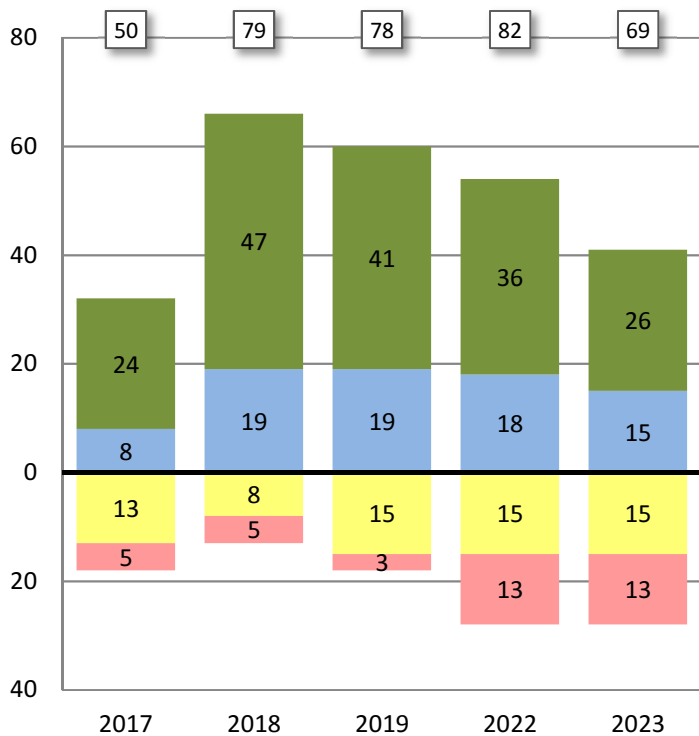

ACHIEVEMENT LEVELS BY GRADE REPORT
 Barnard - All Grades Combined
 Smarter Balanced Summative Assessments 2017 - 2023

Research and
 Evaluation Dept.

ENGLISH LANGUAGE ARTS

Number of Students at Each Achievement Level

Percent of Students at Each Achievement Level

MATHEMATICS

■ Not Met
 ■ Nearly Met
 ■ Met
 ■ Exceeded

xx Total Number of Students Tested

ACHIEVEMENT LEVELS BY GRADE REPORT
 Barnard- Grade 3
 Smarter Balanced Summative Assessments 2017 - 2023

Research and
 Evaluation Dept.

ENGLISH LANGUAGE ARTS

Number of Students at Each Achievement Level

Percent of Students at Each Achievement Level

MATHEMATICS

■ Not Met
 ■ Nearly Met
 ■ Met
 ■ Exceeded

XX Total Number of Students Tested