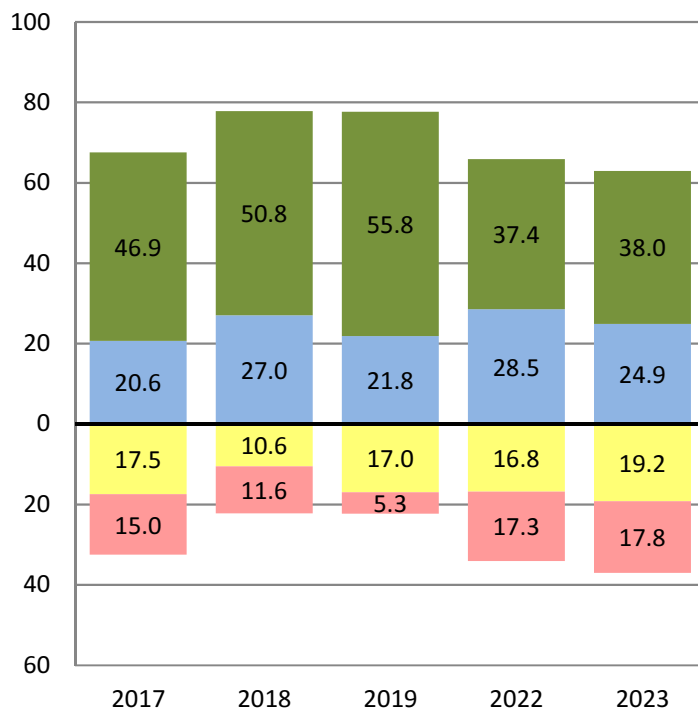

ACHIEVEMENT LEVELS BY GRADE REPORT
 Barnard - All Grades Combined
 Smarter Balanced Summative Assessments 2017 - 2023

Research and
 Evaluation Dept.

ENGLISH LANGUAGE ARTS

Number of Students at Each Achievement Level

Percent of Students at Each Achievement Level

MATHEMATICS

■ Not Met
 ■ Nearly Met
 ■ Met
 ■ Exceeded

xx Total Number of Students Tested

ACHIEVEMENT LEVELS BY GRADE REPORT
 Barnard- Grade 3
 Smarter Balanced Summative Assessments 2017 - 2023