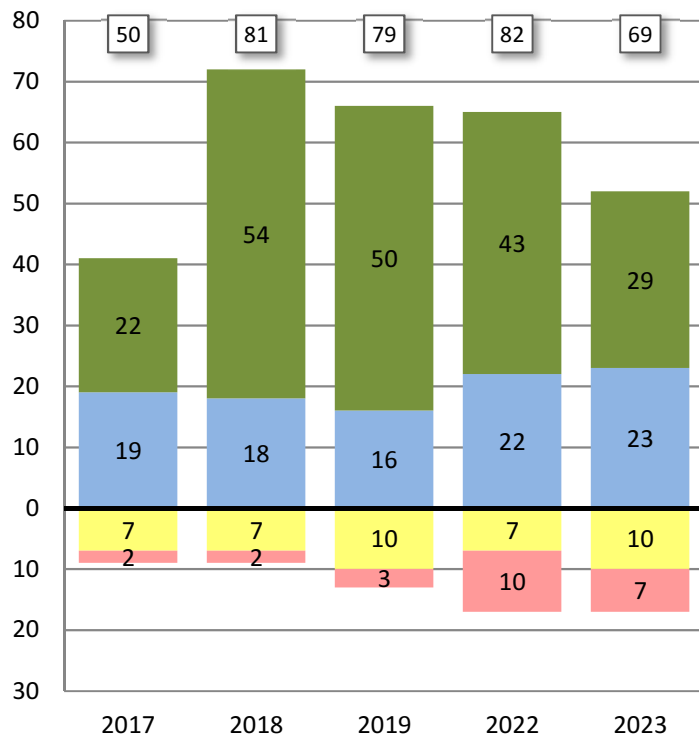

Percent of Students at Each Achievement Level

MATHEMATICS

■ Not Met
 ■ Nearly Met
 ■ Met
 ■ Exceeded

xx Total Number of Students Tested

ACHIEVEMENT LEVELS BY GRADE REPORT
 Barnard- Grade 3
 Smarter Balanced Summative Assessments 2017 - 2023

Research and
 Evaluation Dept.

ENGLISH LANGUAGE ARTS

Number of Students at Each Achievement Level

Percent of Students at Each Achievement Level

MATHEMATICS

■ Not Met
 ■ Nearly Met
 ■ Met
 ■ Exceeded

XX Total Number of Students Tested

ACHIEVEMENT LEVELS BY GRADE REPORT
 Barnard- Grade 4
 Smarter Balanced Summative Assessments 2017 - 2023

Research and
 Evaluation Dept.

ENGLISH LANGUAGE ARTS

MATHEMATICS

■ Not Met
 ■ Nearly Met
 ■ Met
 ■ Exceeded