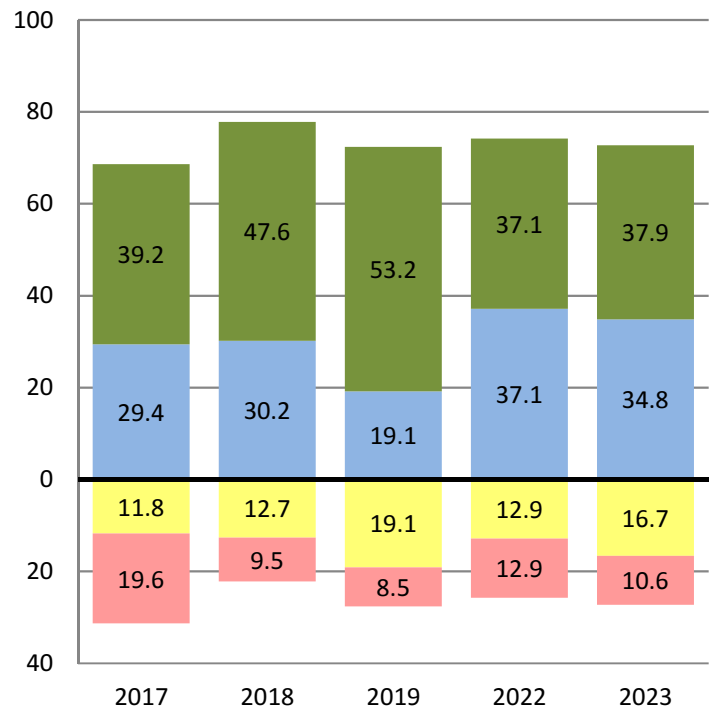

XX Total Number of Students Tested

ACHIEVEMENT LEVELS BY GRADE REPORT
 Barnard- Grade 5
 Smarter Balanced Summative Assessments 2017 - 2023

Research and
 Evaluation Dept.

ENGLISH LANGUAGE ARTS

Number of Students at Each Achievement Level

Percent of Students at Each Achievement Level

MATHEMATICS

■ Not Met
 ■ Nearly Met
 ■ Met
 ■ Exceeded

xx Total Number of Students Tested