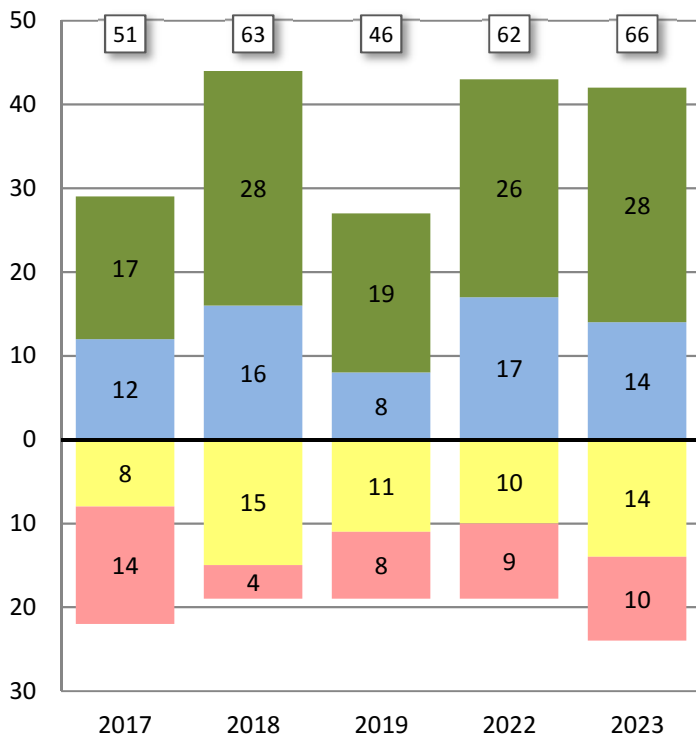

XX Total Number of Students Tested

ACHIEVEMENT LEVELS BY GRADE REPORT
 Barnard- Grade 5
 Smarter Balanced Summative Assessments 2017 - 2023

Research and
 Evaluation Dept.

ENGLISH LANGUAGE ARTS

Number of Students at Each Achievement Level

Percent of Students at Each Achievement Level

MATHEMATICS

■ Not Met
 ■ Nearly Met
 ■ Met
 ■ Exceeded

xx Total Number of Students Tested