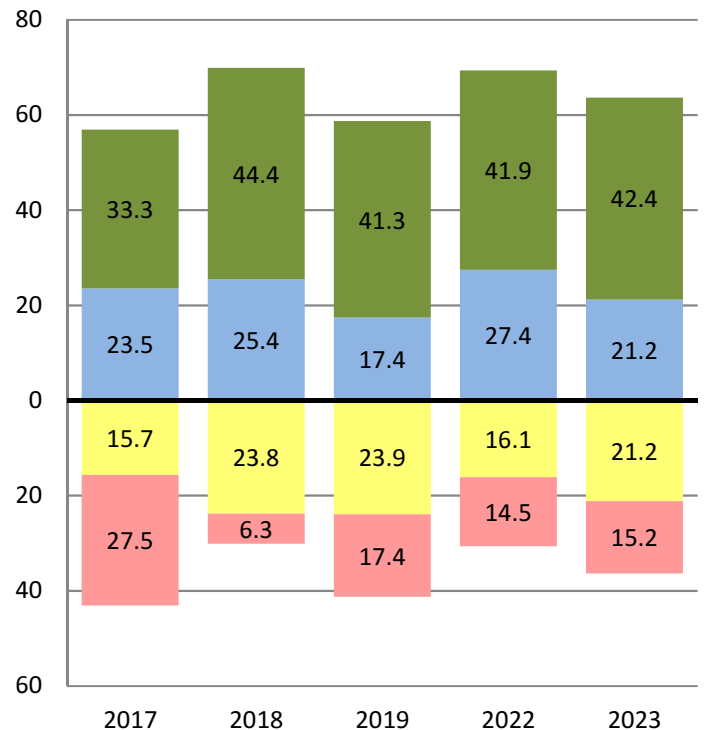

XX Total Number of Students Tested

ACHIEVEMENT LEVELS BY GRADE REPORT
 Barnard- Grade 5
 Smarter Balanced Summative Assessments 2017 - 2023

Research and
 Evaluation Dept.

ENGLISH LANGUAGE ARTS

Number of Students at Each Achievement Level

Percent of Students at Each Achievement Level

MATHEMATICS

■ Not Met
 ■ Nearly Met
 ■ Met
 ■ Exceeded

xx Total Number of Students Tested