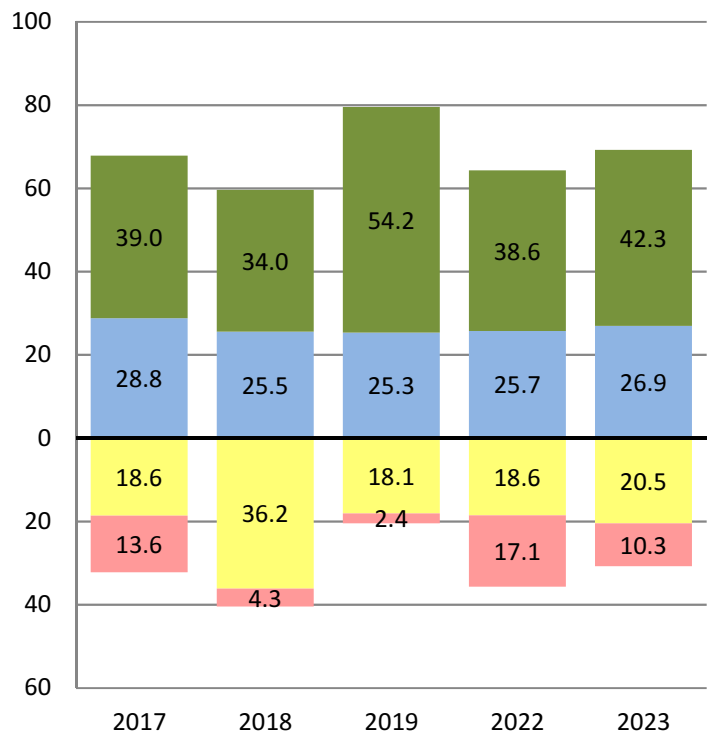

Research and
 Evaluation Dept.

ENGLISH LANGUAGE ARTS

Number of Students at Each Achievement Level

Percent of Students at Each Achievement Level

MATHEMATICS

■ Not Met
 ■ Nearly Met
 ■ Met
 ■ Exceeded

XX Total Number of Students Tested

ACHIEVEMENT LEVELS BY GRADE REPORT
 Barnard- Grade 4
 Smarter Balanced Summative Assessments 2017 - 2023

Research and
 Evaluation Dept.

ENGLISH LANGUAGE ARTS

MATHEMATICS

■ Not Met
 ■ Nearly Met
 ■ Met
 ■ Exceeded