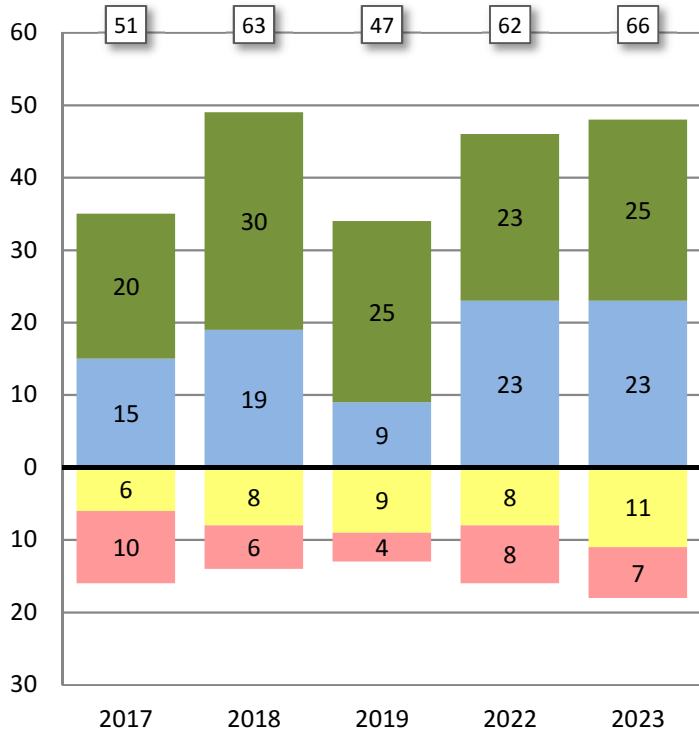

XX Total Number of Students Tested

ACHIEVEMENT LEVELS BY GRADE REPORT
 Barnard- Grade 5
 Smarter Balanced Summative Assessments 2017 - 2023

Research and
 Evaluation Dept.

ENGLISH LANGUAGE ARTS

Number of Students at Each Achievement Level

Percent of Students at Each Achievement Level

MATHEMATICS

■ Not Met
 ■ Nearly Met
 ■ Met
 ■ Exceeded

xx Total Number of Students Tested