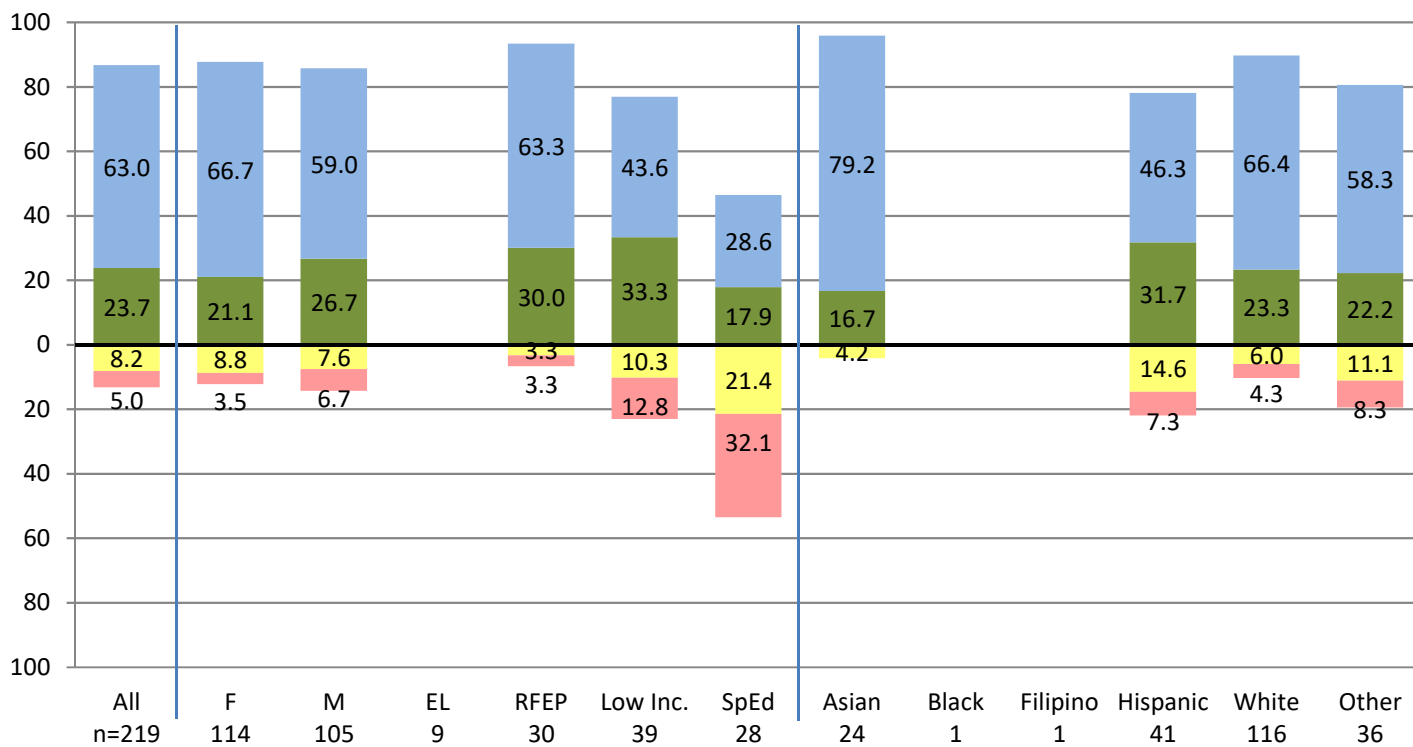

PERFORMANCE LEVELS BY GROUP REPORT
 Torrey Pines
 Smarter Balanced Summative Assessments 2022

Research & Evaluation
 8/12/2022

ENGLISH LANGUAGE ARTS

Percent of Students at Each Achievement Level

MATHEMATICS

Percent of Students at Each Achievement Level