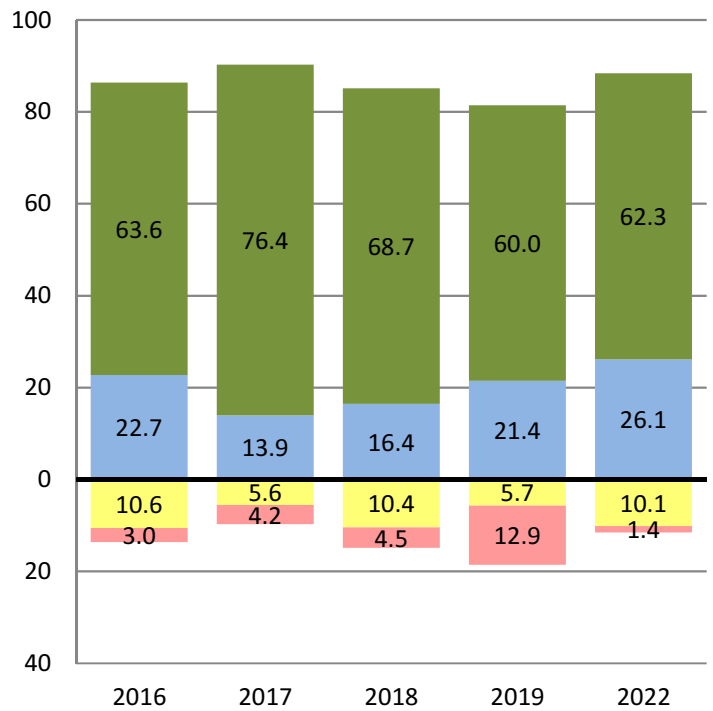

Percent of Students at Each Achievement Level

MATHEMATICS

■ Not Met
 ■ Nearly Met
 ■ Met
 ■ Exceeded

XX Total Number of Students Tested

ACHIEVEMENT LEVELS BY GRADE REPORT
 Torrey Pines- Grade 3
 Smarter Balanced Summative Assessments 2016 - 2022

Research and
 Evaluation Dept.

ENGLISH LANGUAGE ARTS

Number of Students at Each Achievement Level

Percent of Students at Each Achievement Level

MATHEMATICS

■ Not Met
 ■ Nearly Met
 ■ Met
 ■ Exceeded

xx Total Number of Students Tested