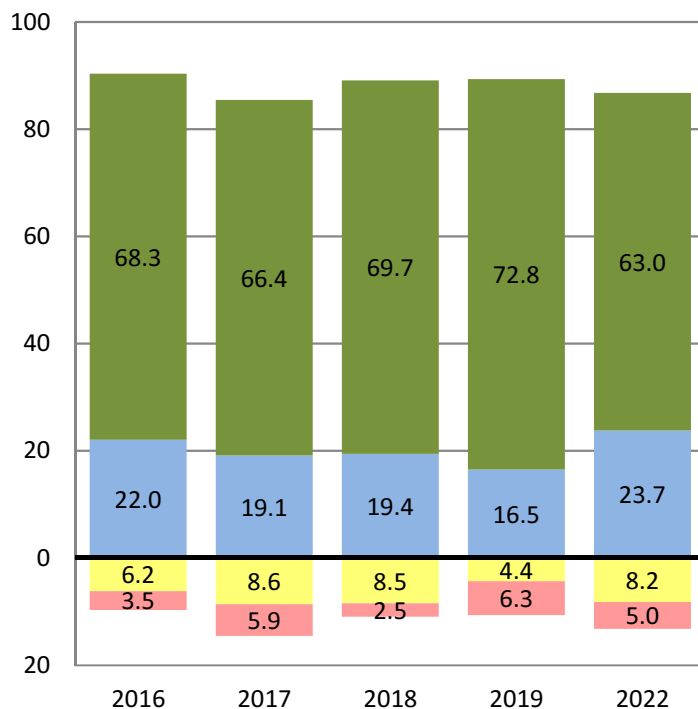

ACHIEVEMENT LEVELS BY GRADE REPORT
 Torrey Pines - All Grades Combined
 Smarter Balanced Summative Assessments 2016 - 2022

Research and
 Evaluation Dept.

ENGLISH LANGUAGE ARTS

Number of Students at Each Achievement Level

Percent of Students at Each Achievement Level

MATHEMATICS

■ Not Met
 ■ Nearly Met
 ■ Met
 ■ Exceeded

XX Total Number of Students Tested

ACHIEVEMENT LEVELS BY GRADE REPORT
 Torrey Pines- Grade 3
 Smarter Balanced Summative Assessments 2016 - 2022