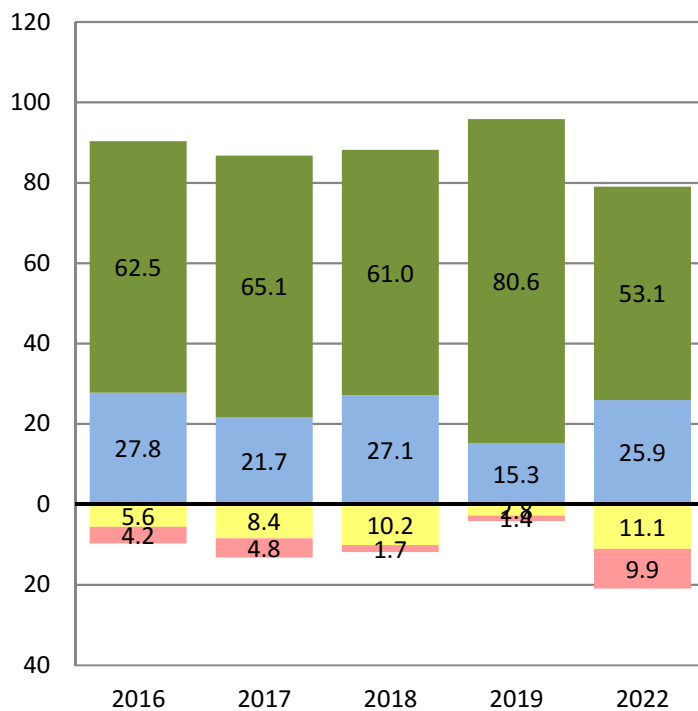

ACHIEVEMENT LEVELS BY GRADE REPORT
 Torrey Pines- Grade 4
 Smarter Balanced Summative Assessments 2016 - 2022

Research and
 Evaluation Dept.

ENGLISH LANGUAGE ARTS

Number of Students at Each Achievement Level

Percent of Students at Each Achievement Level

MATHEMATICS

■ Not Met
 ■ Nearly Met
 ■ Met
 ■ Exceeded

XX Total Number of Students Tested

ACHIEVEMENT LEVELS BY GRADE REPORT
 Torrey Pines- Grade 5
 Smarter Balanced Summative Assessments 2016 - 2022

Research and
 Evaluation Dept.

ENGLISH LANGUAGE ARTS

Number of Students at Each Achievement Level

Percent of Students at Each Achievement Level

MATHEMATICS

■ Not Met
 ■ Nearly Met
 ■ Met
 ■ Exceeded

XX Total Number of Students Tested