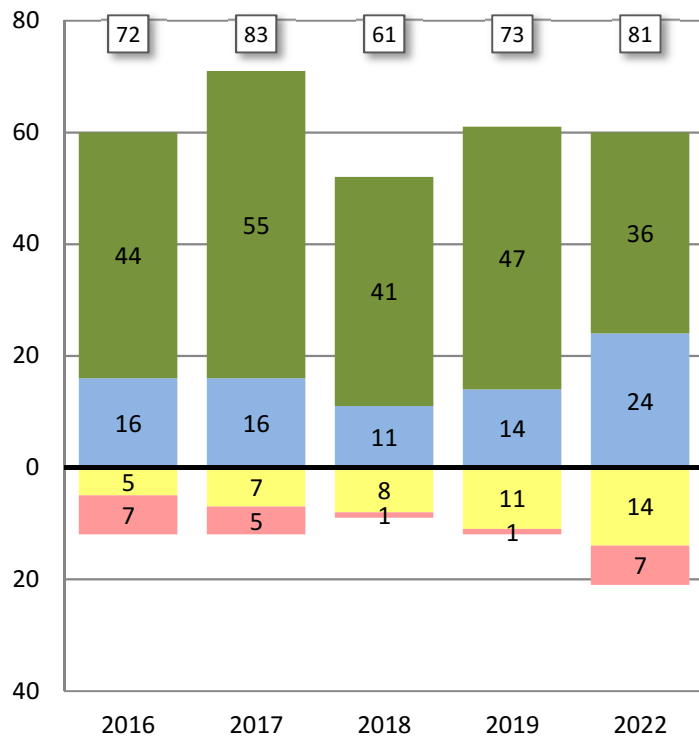

Percent of Students at Each Achievement Level

MATHEMATICS

■ Not Met
 ■ Nearly Met
 ■ Met
 ■ Exceeded

XX Total Number of Students Tested

ACHIEVEMENT LEVELS BY GRADE REPORT
 Torrey Pines- Grade 5
 Smarter Balanced Summative Assessments 2016 - 2022

Research and
 Evaluation Dept.

ENGLISH LANGUAGE ARTS

Number of Students at Each Achievement Level

Percent of Students at Each Achievement Level

MATHEMATICS

■ Not Met
 ■ Nearly Met
 ■ Met
 ■ Exceeded

XX Total Number of Students Tested