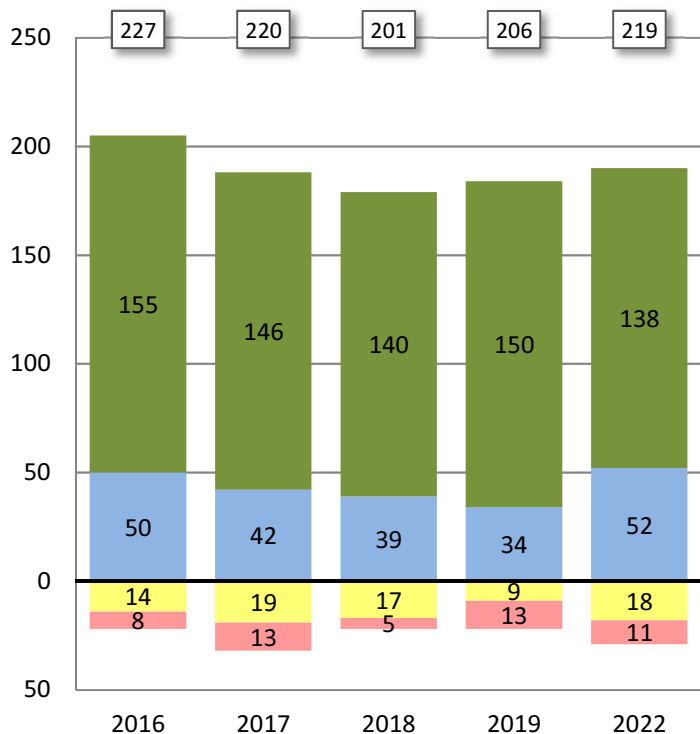

ACHIEVEMENT LEVELS BY GRADE REPORT
 Torrey Pines - All Grades Combined
 Smarter Balanced Summative Assessments 2016 - 2022

Research and
 Evaluation Dept.

ENGLISH LANGUAGE ARTS

Number of Students at Each Achievement Level

Percent of Students at Each Achievement Level

MATHEMATICS

■ Not Met
 ■ Nearly Met
 ■ Met
 ■ Exceeded

XX Total Number of Students Tested

ACHIEVEMENT LEVELS BY GRADE REPORT
 Torrey Pines- Grade 3
 Smarter Balanced Summative Assessments 2016 - 2022