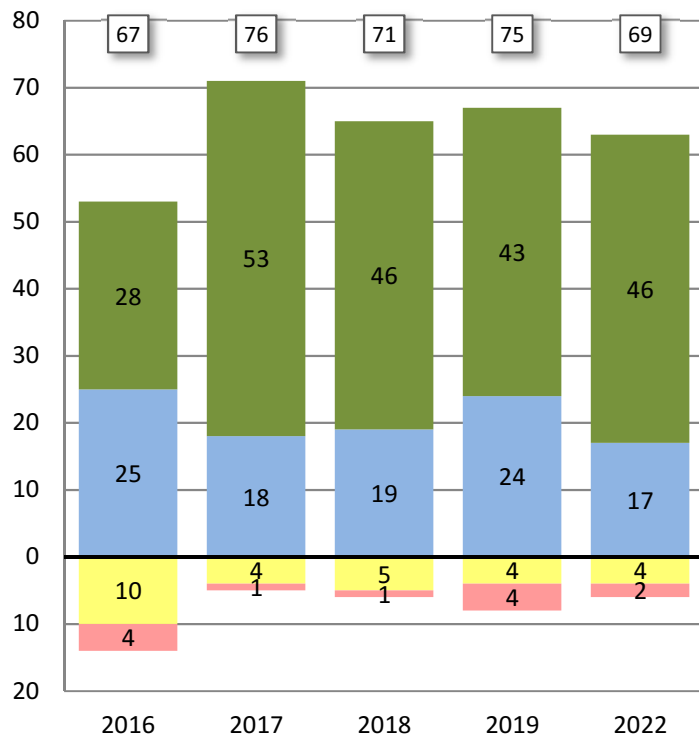

Research and
 Evaluation Dept.

ENGLISH LANGUAGE ARTS

Number of Students at Each Achievement Level

Percent of Students at Each Achievement Level

MATHEMATICS

■ Not Met
 ■ Nearly Met
 ■ Met
 ■ Exceeded

xx Total Number of Students Tested

ACHIEVEMENT LEVELS BY GRADE REPORT
 Torrey Pines- Grade 4
 Smarter Balanced Summative Assessments 2016 - 2022

Research and
 Evaluation Dept.

ENGLISH LANGUAGE ARTS

Number of Students at Each Achievement Level