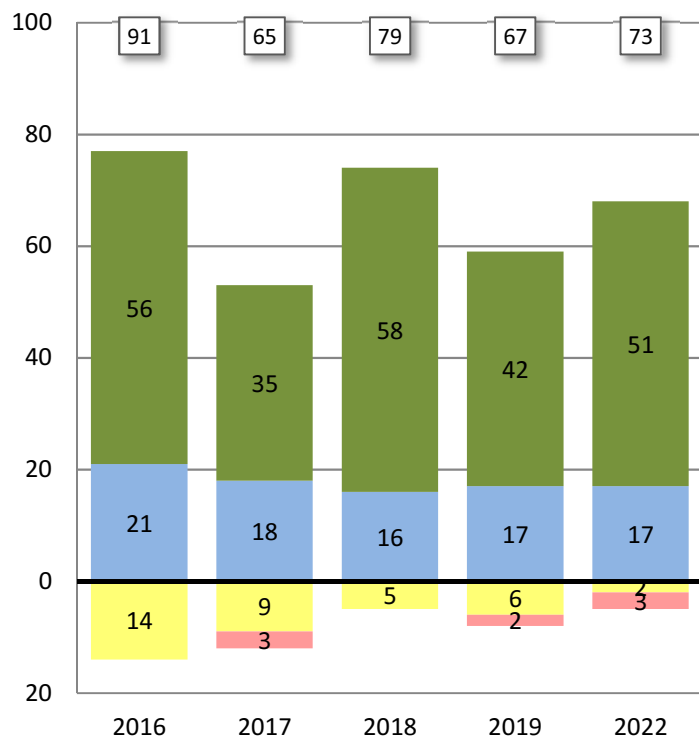

ACHIEVEMENT LEVELS BY GRADE REPORT
 Torrey Pines- Grade 4
 Smarter Balanced Summative Assessments 2016 - 2022

Research and
 Evaluation Dept.

ENGLISH LANGUAGE ARTS

Number of Students at Each Achievement Level

Percent of Students at Each Achievement Level

MATHEMATICS

■ Not Met
 ■ Nearly Met
 ■ Met
 ■ Exceeded

XX Total Number of Students Tested

ACHIEVEMENT LEVELS BY GRADE REPORT
 Torrey Pines- Grade 5
 Smarter Balanced Summative Assessments 2016 - 2022