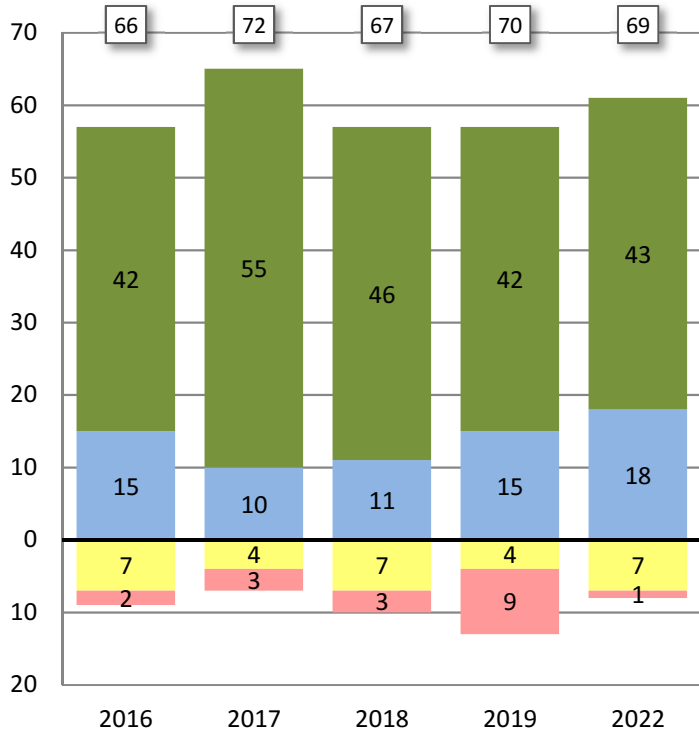

ACHIEVEMENT LEVELS BY GRADE REPORT
 Torrey Pines - All Grades Combined
 Smarter Balanced Summative Assessments 2016 - 2022

Research and
 Evaluation Dept.

ENGLISH LANGUAGE ARTS

Number of Students at Each Achievement Level

Percent of Students at Each Achievement Level

MATHEMATICS

■ Not Met
 ■ Nearly Met
 ■ Met
 ■ Exceeded

XX Total Number of Students Tested

ACHIEVEMENT LEVELS BY GRADE REPORT
 Torrey Pines- Grade 3
 Smarter Balanced Summative Assessments 2016 - 2022

Research and
 Evaluation Dept.

ENGLISH LANGUAGE ARTS

Number of Students at Each Achievement Level

Percent of Students at Each Achievement Level

MATHEMATICS

■ Not Met
 ■ Nearly Met
 ■ Met
 ■ Exceeded

xx Total Number of Students Tested