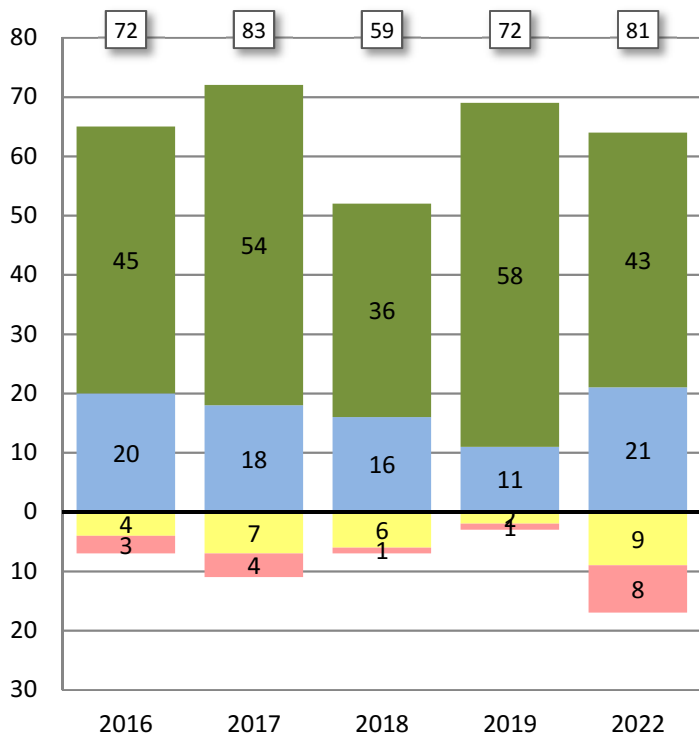

ACHIEVEMENT LEVELS BY GRADE REPORT
 Torrey Pines- Grade 4
 Smarter Balanced Summative Assessments 2016 - 2022

Research and
 Evaluation Dept.

ENGLISH LANGUAGE ARTS

Number of Students at Each Achievement Level

Percent of Students at Each Achievement Level

MATHEMATICS

■ Not Met
 ■ Nearly Met
 ■ Met
 ■ Exceeded

XX Total Number of Students Tested

ACHIEVEMENT LEVELS BY GRADE REPORT
 Torrey Pines- Grade 5
 Smarter Balanced Summative Assessments 2016 - 2022

Research and
 Evaluation Dept.

ENGLISH LANGUAGE ARTS

Number of Students at Each Achievement Level

Percent of Students at Each Achievement Level

MATHEMATICS

■ Not Met
 ■ Nearly Met
 ■ Met
 ■ Exceeded

XX Total Number of Students Tested