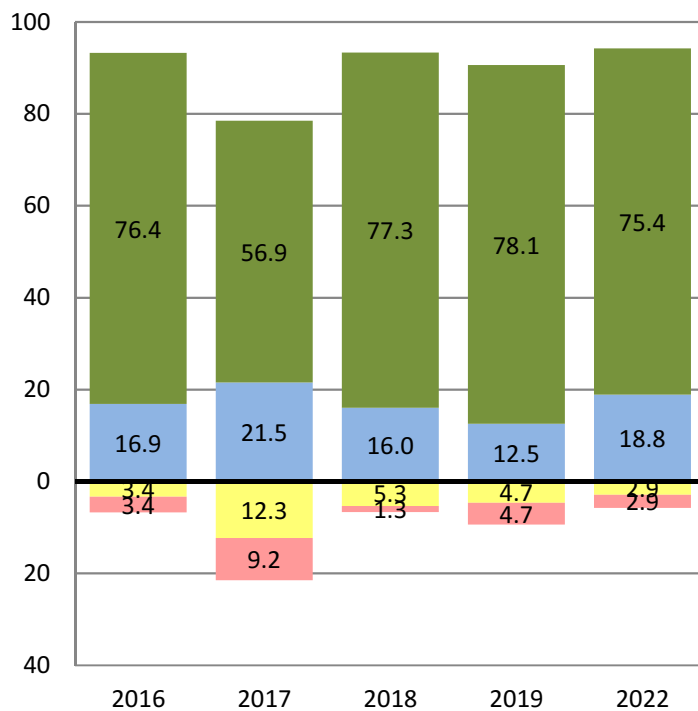

ACHIEVEMENT LEVELS BY GRADE REPORT
 Torrey Pines- Grade 4
 Smarter Balanced Summative Assessments 2016 - 2022

Research and
 Evaluation Dept.

ENGLISH LANGUAGE ARTS

Number of Students at Each Achievement Level

Percent of Students at Each Achievement Level

MATHEMATICS

■ Not Met
 ■ Nearly Met
 ■ Met
 ■ Exceeded

XX Total Number of Students Tested

ACHIEVEMENT LEVELS BY GRADE REPORT
 Torrey Pines- Grade 5
 Smarter Balanced Summative Assessments 2016 - 2022