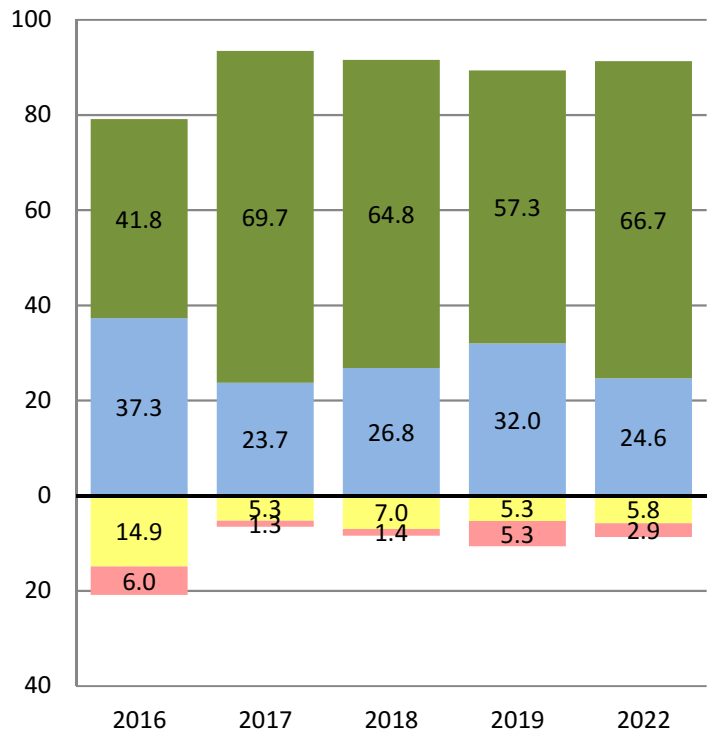

Research and
 Evaluation Dept.

ENGLISH LANGUAGE ARTS

Number of Students at Each Achievement Level

Percent of Students at Each Achievement Level

MATHEMATICS

■ Not Met
 ■ Nearly Met
 ■ Met
 ■ Exceeded

xx Total Number of Students Tested