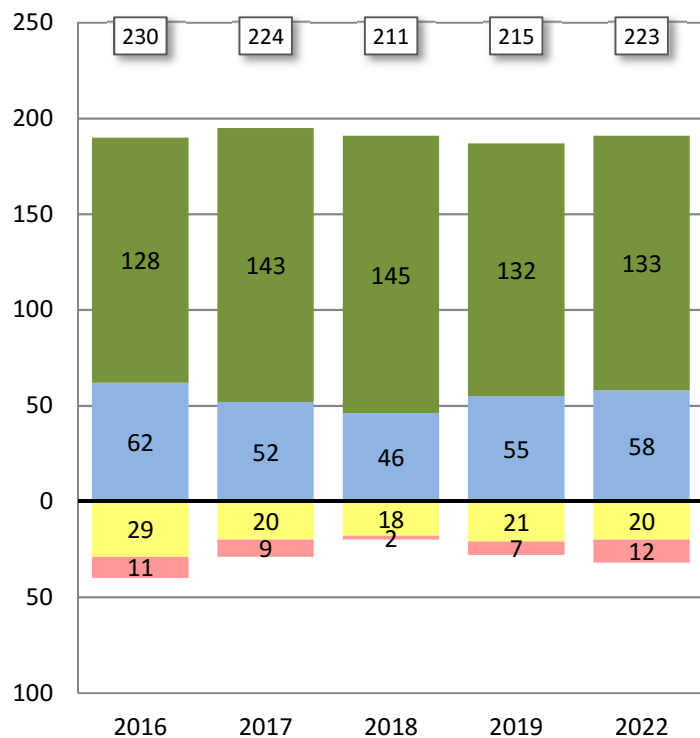

ACHIEVEMENT LEVELS BY GRADE REPORT
 Torrey Pines - All Grades Combined
 Smarter Balanced Summative Assessments 2016 - 2022

Research and
 Evaluation Dept.

ENGLISH LANGUAGE ARTS

Number of Students at Each Achievement Level

Percent of Students at Each Achievement Level

MATHEMATICS

■ Not Met
 ■ Nearly Met
 ■ Met
 ■ Exceeded

XX Total Number of Students Tested

ACHIEVEMENT LEVELS BY GRADE REPORT
 Torrey Pines- Grade 3
 Smarter Balanced Summative Assessments 2016 - 2022