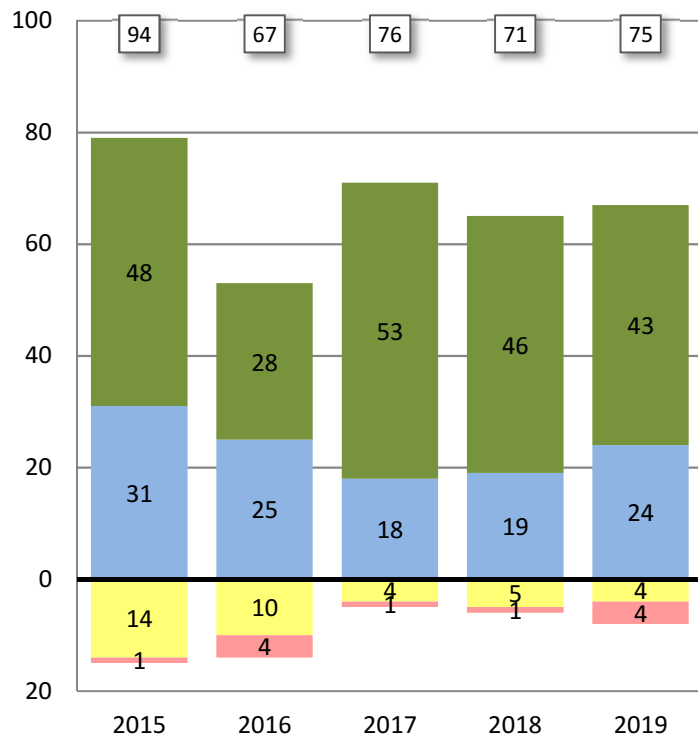

Research and
 Evaluation Dept.

ENGLISH LANGUAGE ARTS

Number of Students at Each Achievement Level

Percent of Students at Each Achievement Level

MATHEMATICS

■ Not Met
 ■ Nearly Met
 ■ Met
 ■ Exceeded

xx Total Number of Students Tested

ACHIEVEMENT LEVELS BY GRADE REPORT
 Torrey Pines- Grade 4
 Smarter Balanced Summative Assessments 2015 - 2019

Research and
 Evaluation Dept.

ENGLISH LANGUAGE ARTS

Number of Students at Each Achievement Level