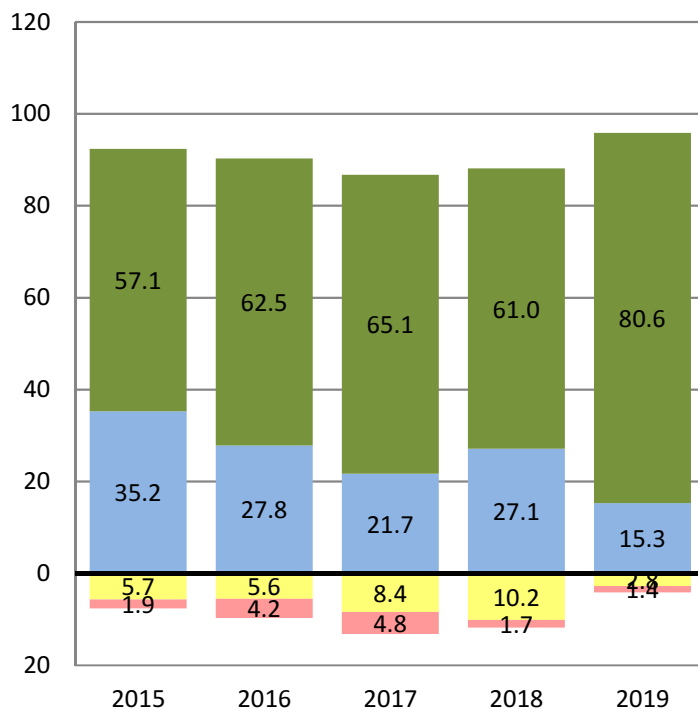

Percent of Students at Each Achievement Level

MATHEMATICS

■ Not Met
 ■ Nearly Met
 ■ Met
 ■ Exceeded

xx Total Number of Students Tested

ACHIEVEMENT LEVELS BY GRADE REPORT
 Torrey Pines- Grade 5
 Smarter Balanced Summative Assessments 2015 - 2019

Research and
 Evaluation Dept.

ENGLISH LANGUAGE ARTS

Number of Students at Each Achievement Level

Percent of Students at Each Achievement Level

MATHEMATICS

■ Not Met
 ■ Nearly Met
 ■ Met
 ■ Exceeded

XX Total Number of Students Tested