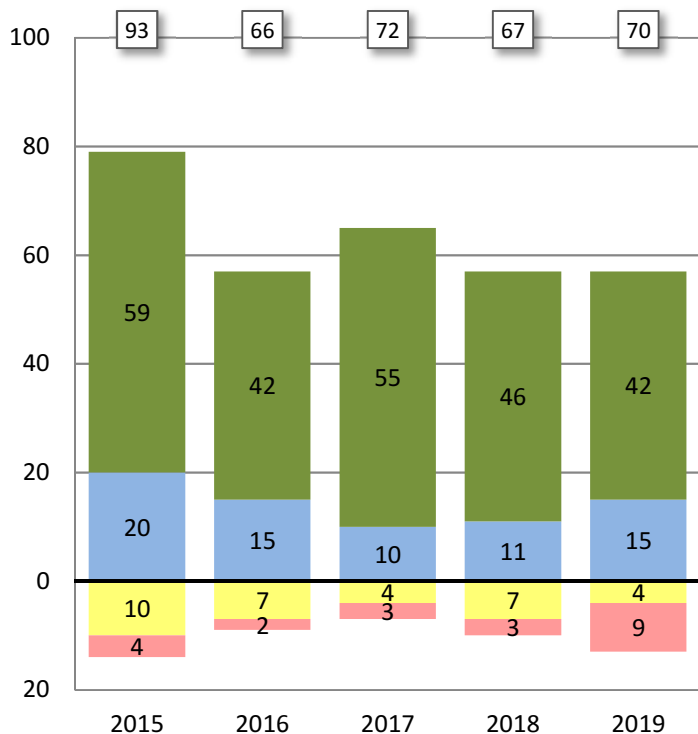

ACHIEVEMENT LEVELS BY GRADE REPORT
 Torrey Pines - All Grades Combined
 Smarter Balanced Summative Assessments 2015 - 2019

Research and
 Evaluation Dept.

ENGLISH LANGUAGE ARTS

Number of Students at Each Achievement Level

Percent of Students at Each Achievement Level

MATHEMATICS

■ Not Met
 ■ Nearly Met
 ■ Met
 ■ Exceeded

XX Total Number of Students Tested

ACHIEVEMENT LEVELS BY GRADE REPORT
 Torrey Pines- Grade 3
 Smarter Balanced Summative Assessments 2015 - 2019

Research and
 Evaluation Dept.

ENGLISH LANGUAGE ARTS

Number of Students at Each Achievement Level

Percent of Students at Each Achievement Level

MATHEMATICS

■ Not Met
 ■ Nearly Met
 ■ Met
 ■ Exceeded

xx Total Number of Students Tested