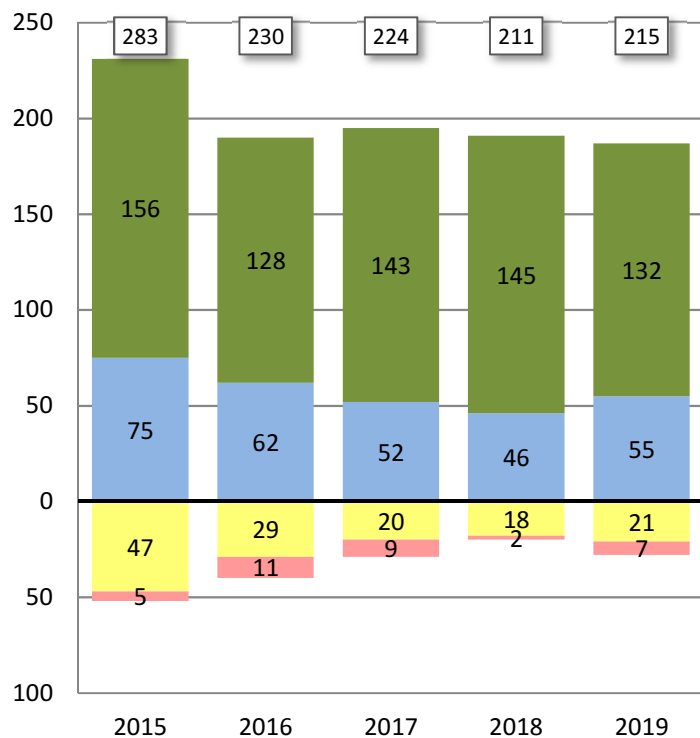

ACHIEVEMENT LEVELS BY GRADE REPORT
 Torrey Pines - All Grades Combined
 Smarter Balanced Summative Assessments 2015 - 2019

Research and
 Evaluation Dept.

ENGLISH LANGUAGE ARTS

Number of Students at Each Achievement Level

Percent of Students at Each Achievement Level

MATHEMATICS

■ Not Met
 ■ Nearly Met
 ■ Met
 ■ Exceeded

XX Total Number of Students Tested

ACHIEVEMENT LEVELS BY GRADE REPORT
 Torrey Pines- Grade 3
 Smarter Balanced Summative Assessments 2015 - 2019