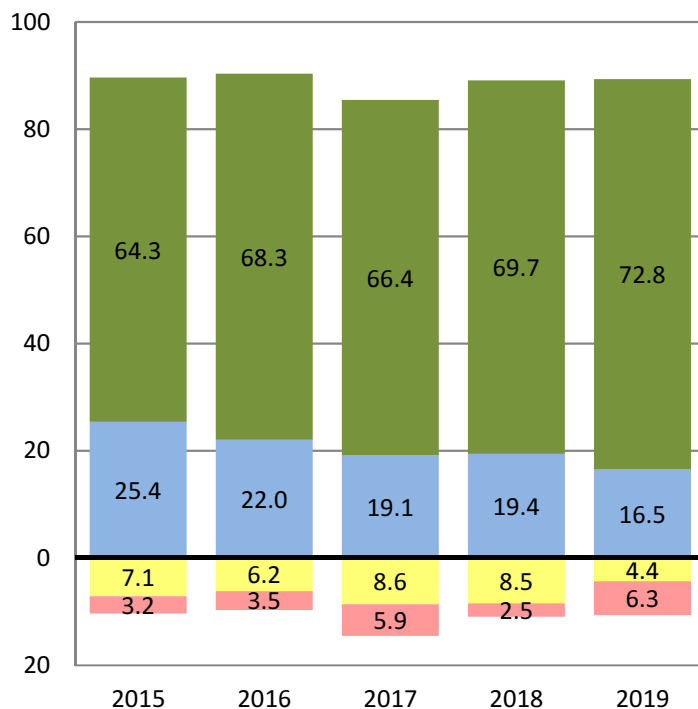

ACHIEVEMENT LEVELS BY GRADE REPORT
 Torrey Pines - All Grades Combined
 Smarter Balanced Summative Assessments 2015 - 2019

Research and
 Evaluation Dept.

ENGLISH LANGUAGE ARTS

Number of Students at Each Achievement Level

Percent of Students at Each Achievement Level

MATHEMATICS

■ Not Met
 ■ Nearly Met
 ■ Met
 ■ Exceeded

XX Total Number of Students Tested

ACHIEVEMENT LEVELS BY GRADE REPORT
 Torrey Pines- Grade 3
 Smarter Balanced Summative Assessments 2015 - 2019