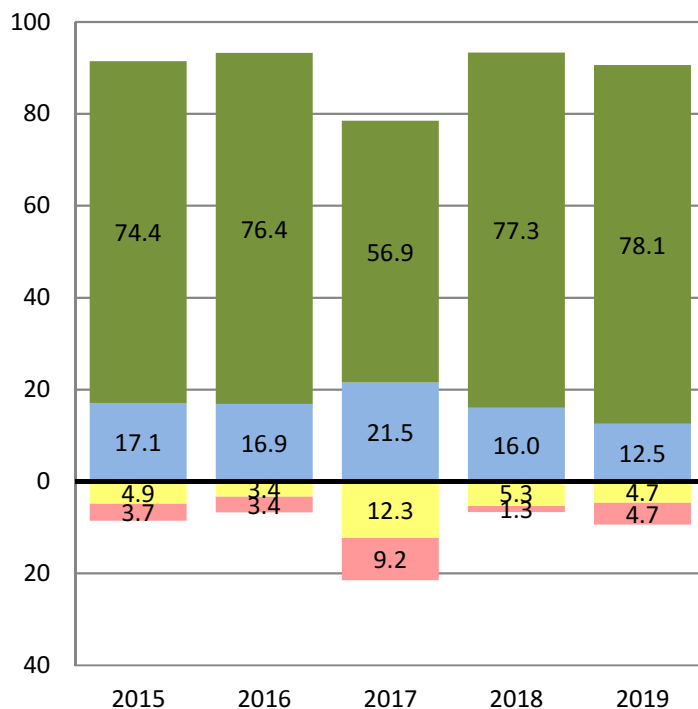

Research and
 Evaluation Dept.

ENGLISH LANGUAGE ARTS

Number of Students at Each Achievement Level

Percent of Students at Each Achievement Level

MATHEMATICS

■ Not Met
 ■ Nearly Met
 ■ Met
 ■ Exceeded

xx Total Number of Students Tested

ACHIEVEMENT LEVELS BY GRADE REPORT
 Torrey Pines- Grade 4
 Smarter Balanced Summative Assessments 2015 - 2019

Research and
 Evaluation Dept.

ENGLISH LANGUAGE ARTS

Number of Students at Each Achievement Level

Percent of Students at Each Achievement Level

MATHEMATICS

■ Not Met
 ■ Nearly Met
 ■ Met
 ■ Exceeded

xx Total Number of Students Tested

ACHIEVEMENT LEVELS BY GRADE REPORT
 Torrey Pines- Grade 5
 Smarter Balanced Summative Assessments 2015 - 2019