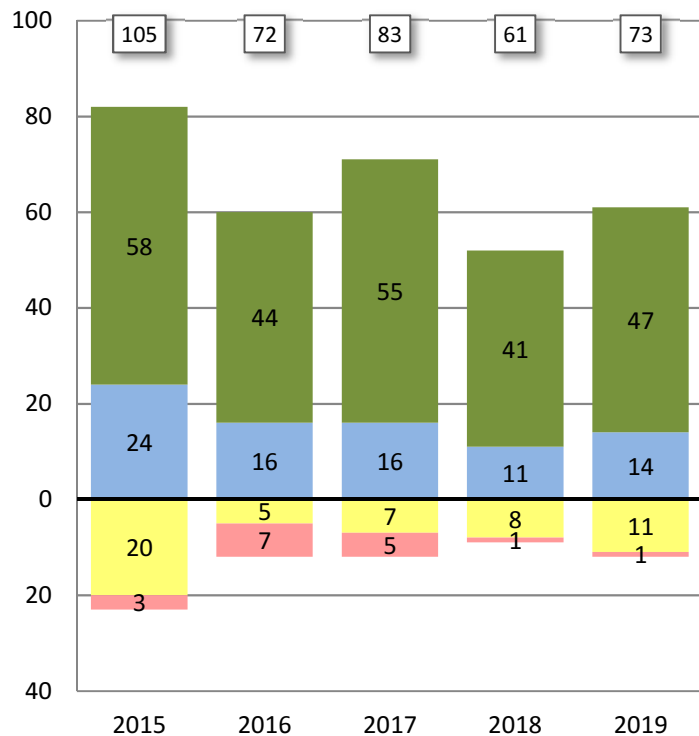

Percent of Students at Each Achievement Level

MATHEMATICS

■ Not Met
 ■ Nearly Met
 ■ Met
 ■ Exceeded

xx Total Number of Students Tested

ACHIEVEMENT LEVELS BY GRADE REPORT
 Torrey Pines- Grade 5
 Smarter Balanced Summative Assessments 2015 - 2019

Research and
 Evaluation Dept.

ENGLISH LANGUAGE ARTS

Number of Students at Each Achievement Level

Percent of Students at Each Achievement Level

MATHEMATICS

■ Not Met
 ■ Nearly Met
 ■ Met
 ■ Exceeded

XX Total Number of Students Tested