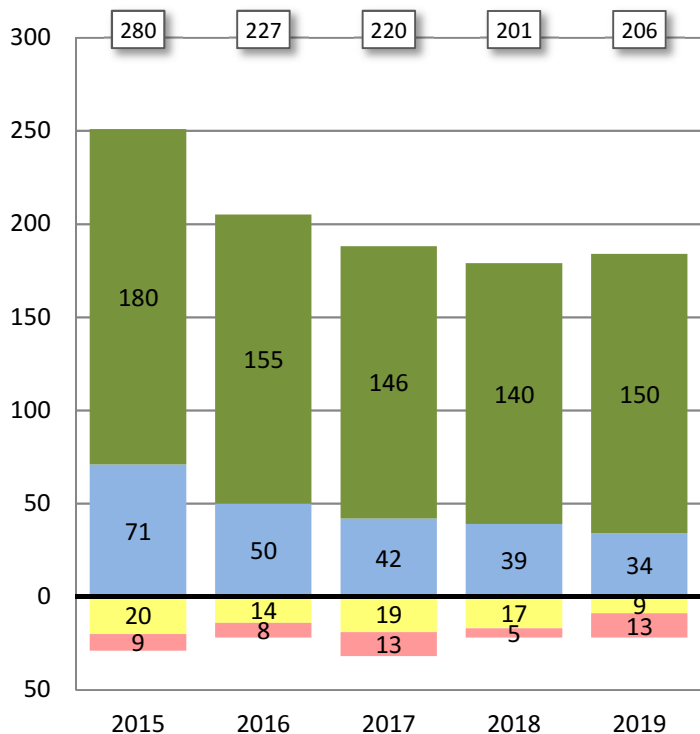

ACHIEVEMENT LEVELS BY GRADE REPORT
 Torrey Pines - All Grades Combined
 Smarter Balanced Summative Assessments 2015 - 2019

Research and
 Evaluation Dept.

ENGLISH LANGUAGE ARTS

Number of Students at Each Achievement Level

Percent of Students at Each Achievement Level

MATHEMATICS

■ Not Met
 ■ Nearly Met
 ■ Met
 ■ Exceeded

XX Total Number of Students Tested

ACHIEVEMENT LEVELS BY GRADE REPORT
 Torrey Pines- Grade 3
 Smarter Balanced Summative Assessments 2015 - 2019