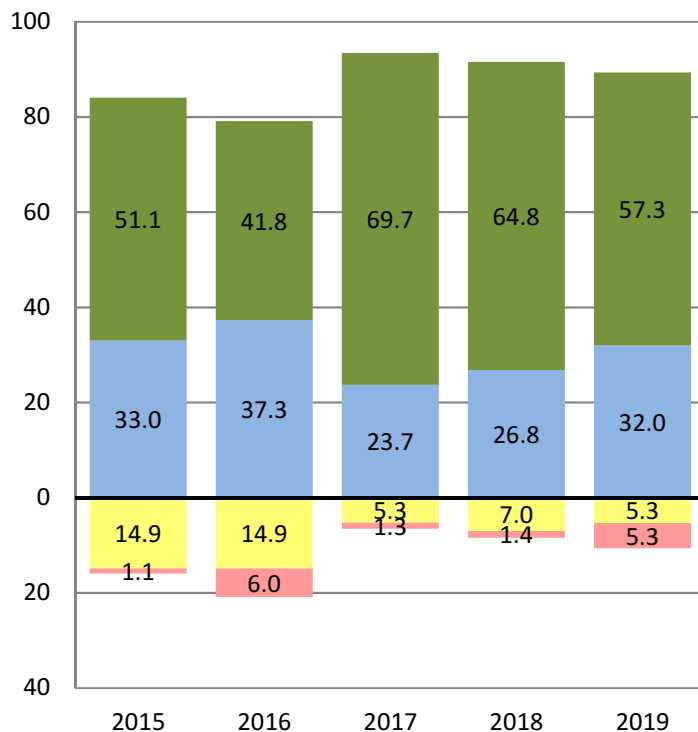

Research and
 Evaluation Dept.

ENGLISH LANGUAGE ARTS

Number of Students at Each Achievement Level

Percent of Students at Each Achievement Level

MATHEMATICS

■ Not Met
 ■ Nearly Met
 ■ Met
 ■ Exceeded

xx Total Number of Students Tested

ACHIEVEMENT LEVELS BY GRADE REPORT
 Torrey Pines- Grade 4
 Smarter Balanced Summative Assessments 2015 - 2019

Research and
 Evaluation Dept.

ENGLISH LANGUAGE ARTS

Number of Students at Each Achievement Level