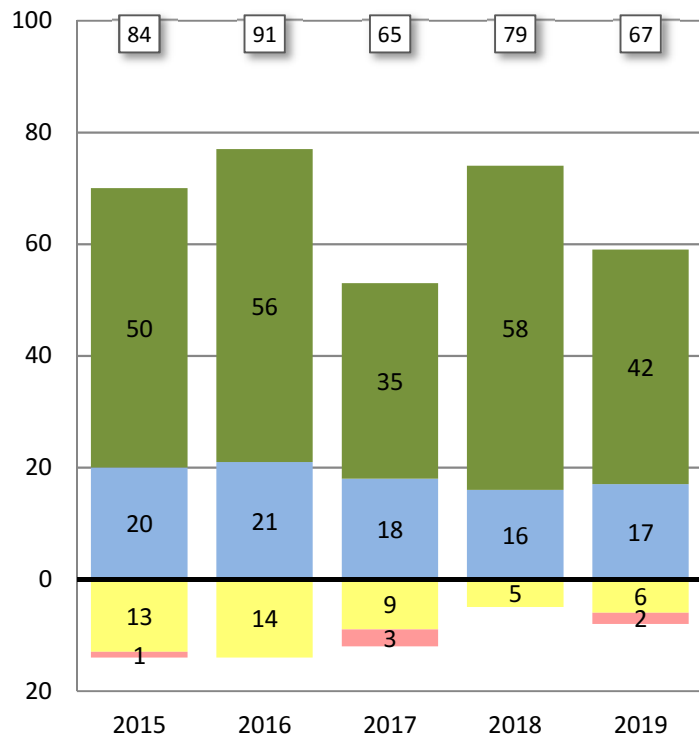

ACHIEVEMENT LEVELS BY GRADE REPORT
 Torrey Pines- Grade 4
 Smarter Balanced Summative Assessments 2015 - 2019

Research and
 Evaluation Dept.

ENGLISH LANGUAGE ARTS

Number of Students at Each Achievement Level

Percent of Students at Each Achievement Level

MATHEMATICS

■ Not Met
 ■ Nearly Met
 ■ Met
 ■ Exceeded

xx Total Number of Students Tested

ACHIEVEMENT LEVELS BY GRADE REPORT
 Torrey Pines- Grade 5
 Smarter Balanced Summative Assessments 2015 - 2019