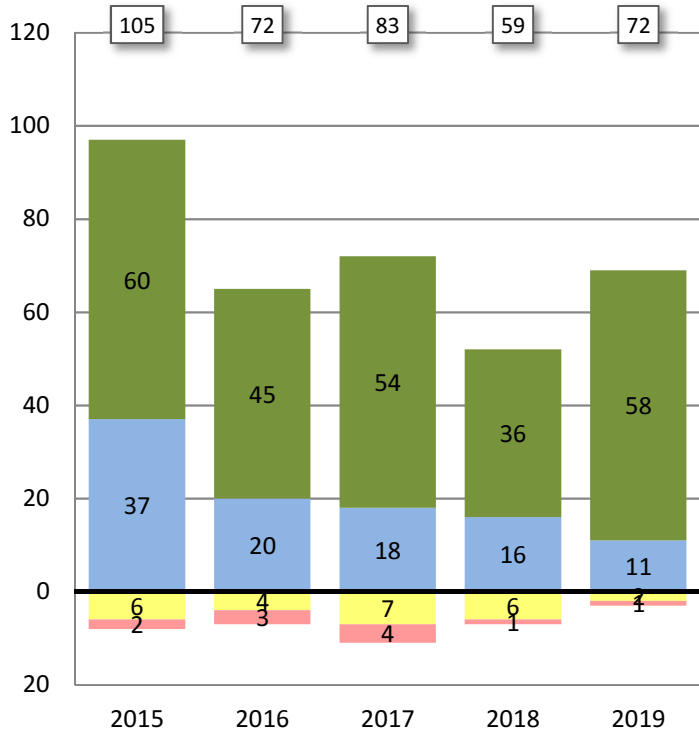

Percent of Students at Each Achievement Level

MATHEMATICS

■ Not Met
 ■ Nearly Met
 ■ Met
 ■ Exceeded

xx Total Number of Students Tested

ACHIEVEMENT LEVELS BY GRADE REPORT
 Torrey Pines- Grade 5
 Smarter Balanced Summative Assessments 2015 - 2019

Research and
 Evaluation Dept.

ENGLISH LANGUAGE ARTS

Number of Students at Each Achievement Level

Percent of Students at Each Achievement Level

MATHEMATICS

■ Not Met
 ■ Nearly Met
 ■ Met
 ■ Exceeded

XX Total Number of Students Tested