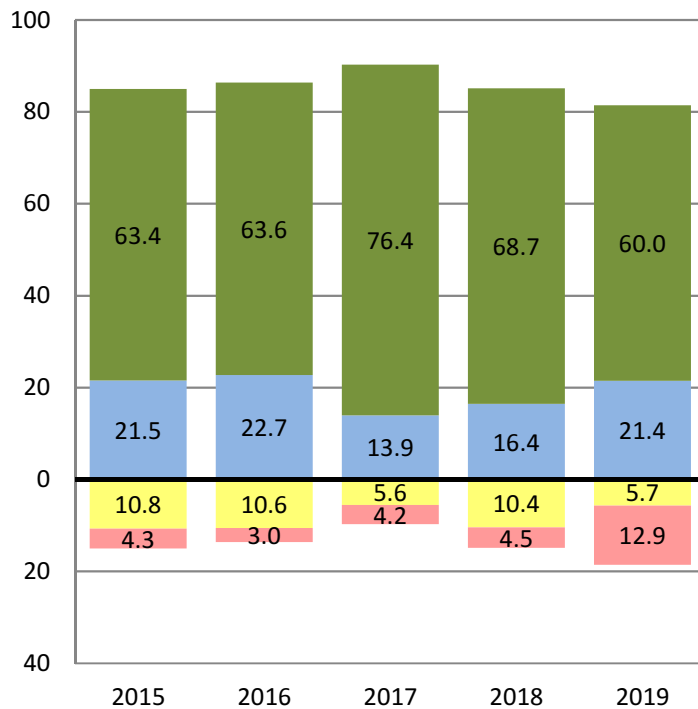

Percent of Students at Each Achievement Level

MATHEMATICS

■ Not Met
 ■ Nearly Met
 ■ Met
 ■ Exceeded

XX Total Number of Students Tested

ACHIEVEMENT LEVELS BY GRADE REPORT
 Torrey Pines- Grade 3
 Smarter Balanced Summative Assessments 2015 - 2019

Research and
 Evaluation Dept.

ENGLISH LANGUAGE ARTS

Number of Students at Each Achievement Level

Percent of Students at Each Achievement Level

MATHEMATICS

■ Not Met
 ■ Nearly Met
 ■ Met
 ■ Exceeded

xx Total Number of Students Tested