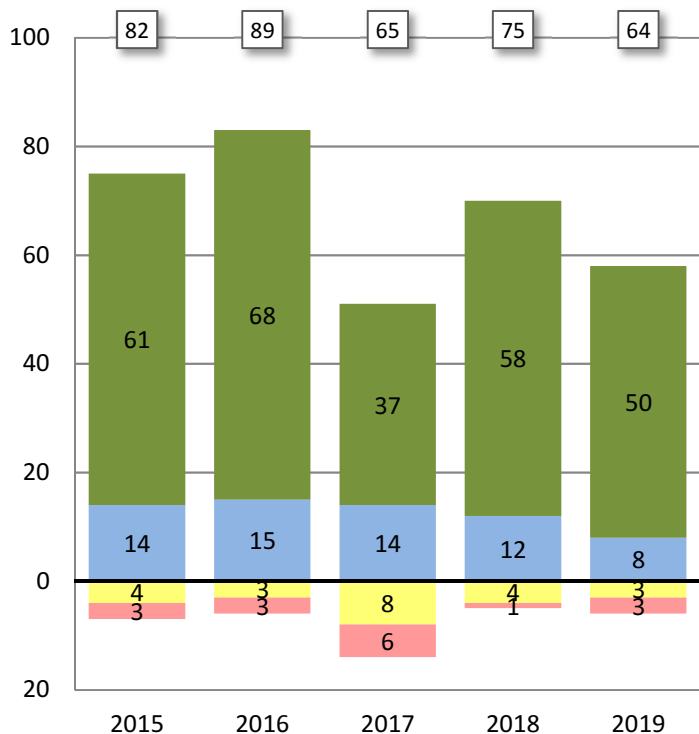

Percent of Students at Each Achievement Level

MATHEMATICS

■ Not Met
 ■ Nearly Met
 ■ Met
 ■ Exceeded

XX Total Number of Students Tested

ACHIEVEMENT LEVELS BY GRADE REPORT
 Torrey Pines- Grade 3
 Smarter Balanced Summative Assessments 2015 - 2019

Research and
 Evaluation Dept.

ENGLISH LANGUAGE ARTS

Number of Students at Each Achievement Level

Percent of Students at Each Achievement Level

MATHEMATICS

■ Not Met
 ■ Nearly Met
 ■ Met
 ■ Exceeded

xx Total Number of Students Tested

ACHIEVEMENT LEVELS BY GRADE REPORT
 Torrey Pines- Grade 4
 Smarter Balanced Summative Assessments 2015 - 2019

Research and
 Evaluation Dept.

ENGLISH LANGUAGE ARTS

Number of Students at Each Achievement Level