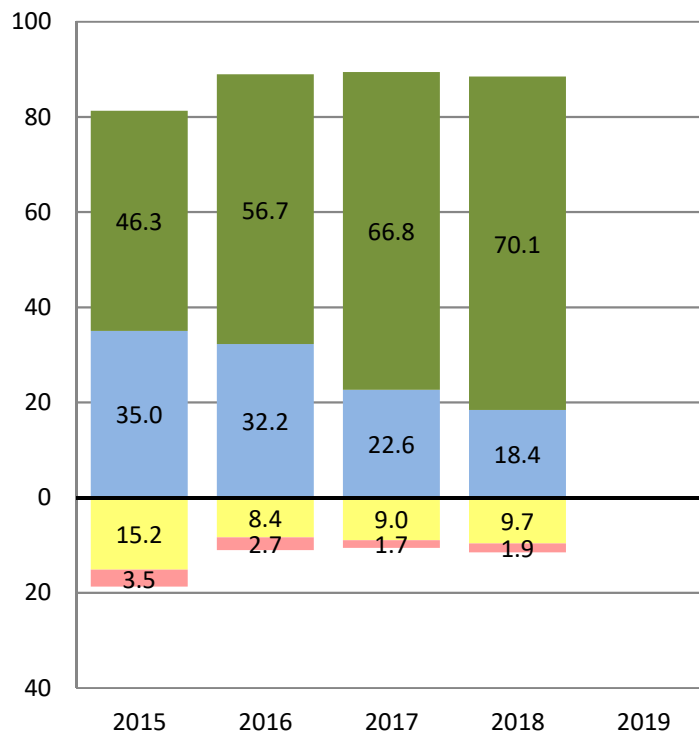

ACHIEVEMENT LEVELS BY GRADE REPORT
 Jerabek - All Grades Combined
 Smarter Balanced Summative Assessments 2015 - 2018

Research and
 Evaluation Dept.

ENGLISH LANGUAGE ARTS

Number of Students at Each Achievement Level

Percent of Students at Each Achievement Level

MATHEMATICS

■ Not Met
 ■ Nearly Met
 ■ Met
 ■ Exceeded

xx Total Number of Students Tested

ACHIEVEMENT LEVELS BY GRADE REPORT
 Jerabek- Grade 3
 Smarter Balanced Summative Assessments 2015 - 2018