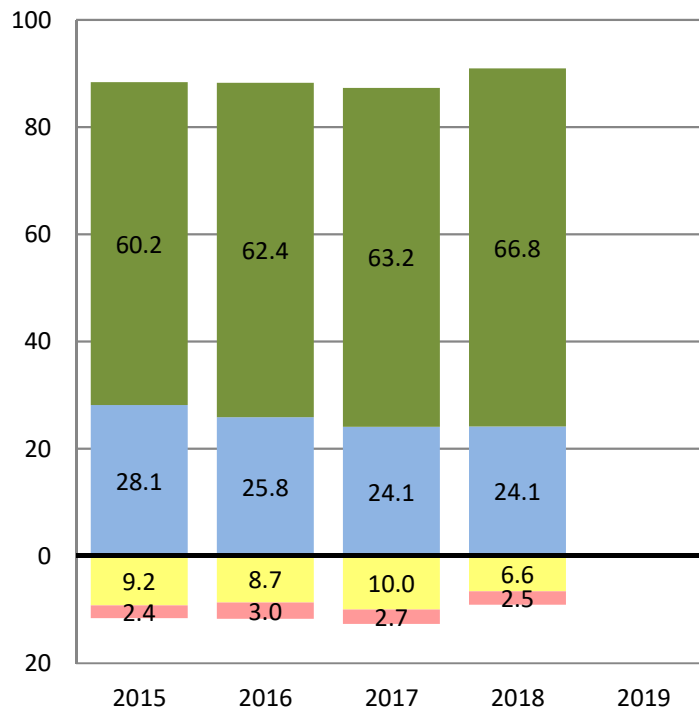

ACHIEVEMENT LEVELS BY GRADE REPORT
 Jerabek - All Grades Combined
 Smarter Balanced Summative Assessments 2015 - 2018

Research and
 Evaluation Dept.

ENGLISH LANGUAGE ARTS

Number of Students at Each Achievement Level

Percent of Students at Each Achievement Level

MATHEMATICS

■ Not Met
 ■ Nearly Met
 ■ Met
 ■ Exceeded

xx Total Number of Students Tested

ACHIEVEMENT LEVELS BY GRADE REPORT
 Jerabek- Grade 3
 Smarter Balanced Summative Assessments 2015 - 2018