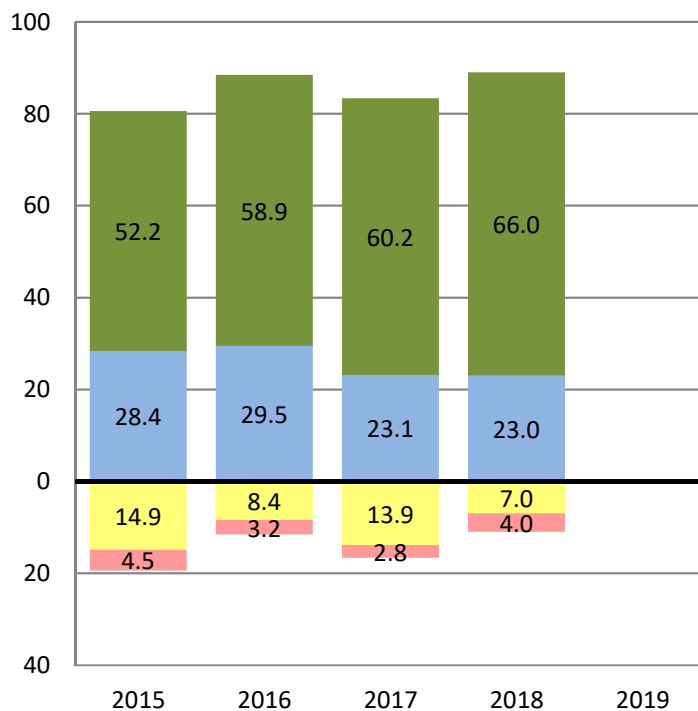

ACHIEVEMENT LEVELS BY GRADE REPORT
 Jerabek- Grade 4
 Smarter Balanced Summative Assessments 2015 - 2018

Research and
 Evaluation Dept.

ENGLISH LANGUAGE ARTS

Number of Students at Each Achievement Level

Percent of Students at Each Achievement Level

MATHEMATICS

■ Not Met
 ■ Nearly Met
 ■ Met
 ■ Exceeded

xx Total Number of Students Tested

ACHIEVEMENT LEVELS BY GRADE REPORT
 Jerabek- Grade 5
 Smarter Balanced Summative Assessments 2015 - 2018

Research and
 Evaluation Dept.