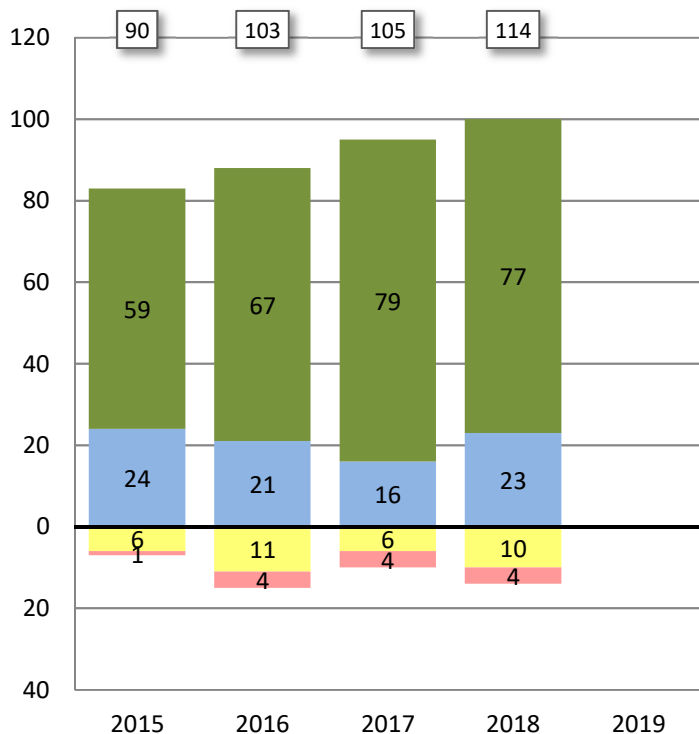

ACHIEVEMENT LEVELS BY GRADE REPORT
 Jerabek - All Grades Combined
 Smarter Balanced Summative Assessments 2015 - 2018

Research and
 Evaluation Dept.

ENGLISH LANGUAGE ARTS

Number of Students at Each Achievement Level

Percent of Students at Each Achievement Level

MATHEMATICS

■ Not Met
 ■ Nearly Met
 ■ Met
 ■ Exceeded

xx Total Number of Students Tested

ACHIEVEMENT LEVELS BY GRADE REPORT
 Jerabek- Grade 3
 Smarter Balanced Summative Assessments 2015 - 2018

Research and
 Evaluation Dept.

ENGLISH LANGUAGE ARTS

Number of Students at Each Achievement Level

Percent of Students at Each Achievement Level

MATHEMATICS

■ Not Met
 ■ Nearly Met
 ■ Met
 ■ Exceeded

xx Total Number of Students Tested