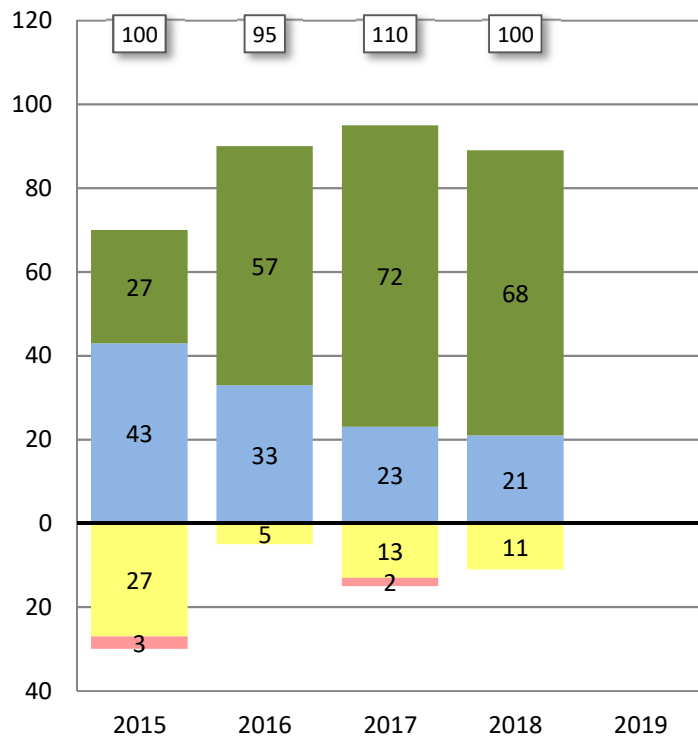

ACHIEVEMENT LEVELS BY GRADE REPORT
 Jerabek- Grade 4
 Smarter Balanced Summative Assessments 2015 - 2018

Research and
 Evaluation Dept.

ENGLISH LANGUAGE ARTS

Number of Students at Each Achievement Level

Percent of Students at Each Achievement Level

MATHEMATICS

■ Not Met
 ■ Nearly Met
 ■ Met
 ■ Exceeded

xx Total Number of Students Tested

ACHIEVEMENT LEVELS BY GRADE REPORT
 Jerabek- Grade 5
 Smarter Balanced Summative Assessments 2015 - 2018

Research and
 Evaluation Dept.