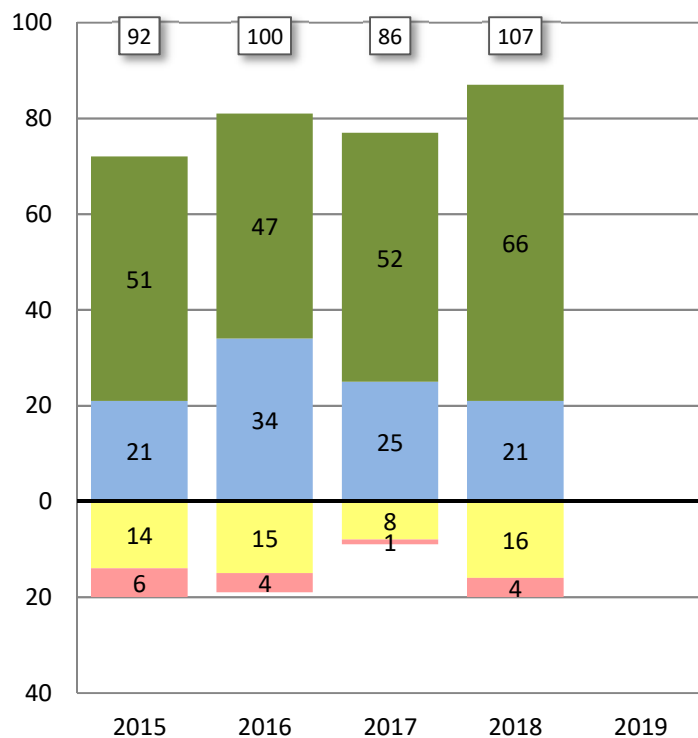

MATHEMATICS

■ Not Met
 ■ Nearly Met
 ■ Met
 ■ Exceeded

xx Total Number of Students Tested

ACHIEVEMENT LEVELS BY GRADE REPORT
 Jerabek- Grade 5
 Smarter Balanced Summative Assessments 2015 - 2018

Research and
 Evaluation Dept.

ENGLISH LANGUAGE ARTS

Number of Students at Each Achievement Level

Percent of Students at Each Achievement Level

MATHEMATICS

■ Not Met
 ■ Nearly Met
 ■ Met
 ■ Exceeded

xx Total Number of Students Tested