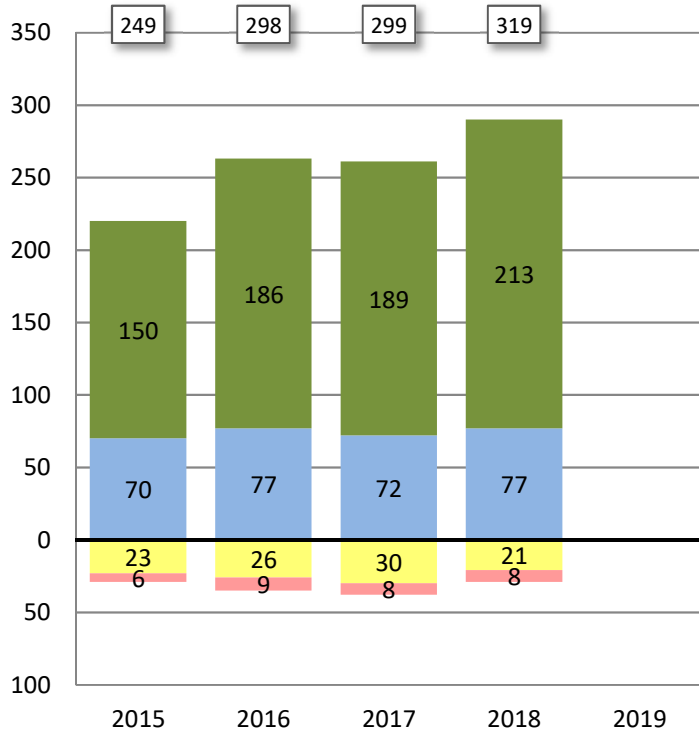

ACHIEVEMENT LEVELS BY GRADE REPORT
 Jerabek - All Grades Combined
 Smarter Balanced Summative Assessments 2015 - 2018

Research and
 Evaluation Dept.

ENGLISH LANGUAGE ARTS

Number of Students at Each Achievement Level

Percent of Students at Each Achievement Level

MATHEMATICS

■ Not Met
 ■ Nearly Met
 ■ Met
 ■ Exceeded

xx Total Number of Students Tested

ACHIEVEMENT LEVELS BY GRADE REPORT
 Jerabek- Grade 3
 Smarter Balanced Summative Assessments 2015 - 2018