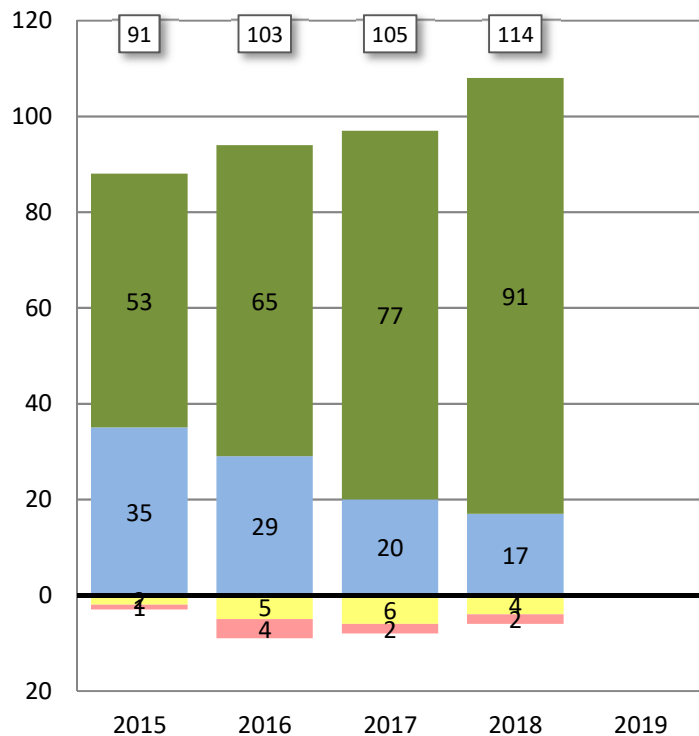

Percent of Students at Each Achievement Level

MATHEMATICS

■ Not Met
 ■ Nearly Met
 ■ Met
 ■ Exceeded

xx Total Number of Students Tested

ACHIEVEMENT LEVELS BY GRADE REPORT
 Jerabek- Grade 3
 Smarter Balanced Summative Assessments 2015 - 2018

Research and
 Evaluation Dept.

ENGLISH LANGUAGE ARTS

Number of Students at Each Achievement Level

Percent of Students at Each Achievement Level

MATHEMATICS

■ Not Met
 ■ Nearly Met
 ■ Met
 ■ Exceeded

xx Total Number of Students Tested

ACHIEVEMENT LEVELS BY GRADE REPORT
 Jerabek- Grade 4
 Smarter Balanced Summative Assessments 2015 - 2018

Research and
 Evaluation Dept.

ENGLISH LANGUAGE ARTS

Number of Students at Each Achievement Level

Percent of Students at Each Achievement Level