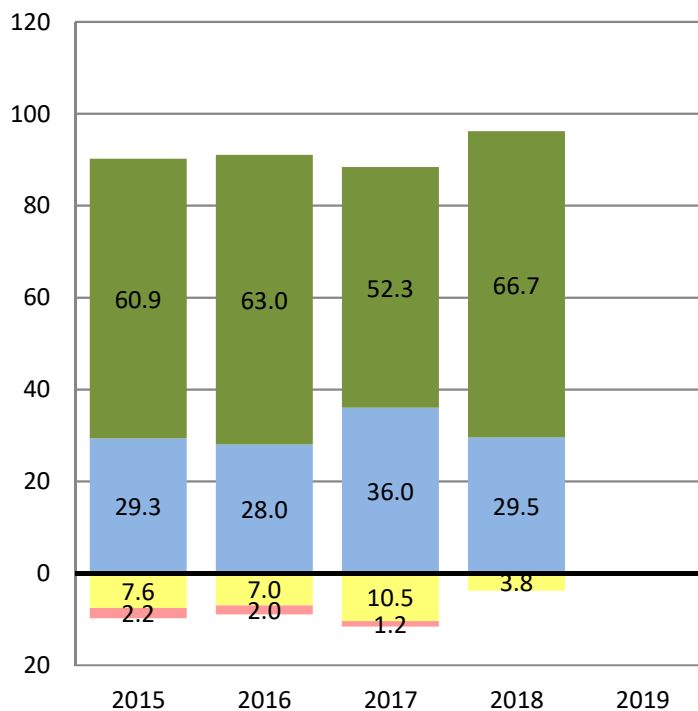

ACHIEVEMENT LEVELS BY GRADE REPORT
 Jerabek- Grade 4
 Smarter Balanced Summative Assessments 2015 - 2018

Research and
 Evaluation Dept.

ENGLISH LANGUAGE ARTS

Number of Students at Each Achievement Level

Percent of Students at Each Achievement Level

MATHEMATICS

■ Not Met
 ■ Nearly Met
 ■ Met
 ■ Exceeded

xx Total Number of Students Tested

ACHIEVEMENT LEVELS BY GRADE REPORT
 Jerabek- Grade 5
 Smarter Balanced Summative Assessments 2015 - 2018

Research and
 Evaluation Dept.

ENGLISH LANGUAGE ARTS

Number of Students at Each Achievement Level

Percent of Students at Each Achievement Level

MATHEMATICS

■ Not Met
 ■ Nearly Met
 ■ Met
 ■ Exceeded

xx Total Number of Students Tested