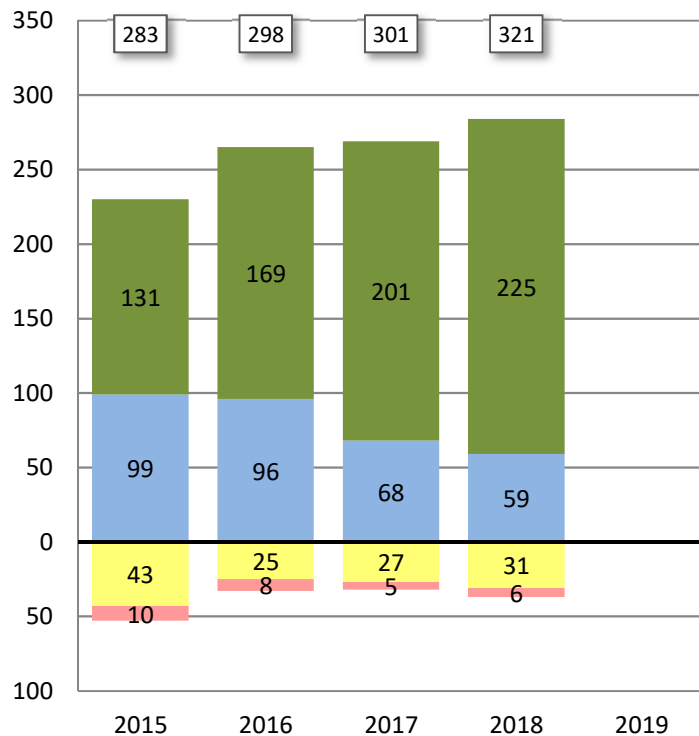

ACHIEVEMENT LEVELS BY GRADE REPORT
 Jerabek - All Grades Combined
 Smarter Balanced Summative Assessments 2015 - 2018

Research and
 Evaluation Dept.

ENGLISH LANGUAGE ARTS

Number of Students at Each Achievement Level

Percent of Students at Each Achievement Level

MATHEMATICS

■ Not Met
 ■ Nearly Met
 ■ Met
 ■ Exceeded

xx Total Number of Students Tested

ACHIEVEMENT LEVELS BY GRADE REPORT
 Jerabek- Grade 3
 Smarter Balanced Summative Assessments 2015 - 2018