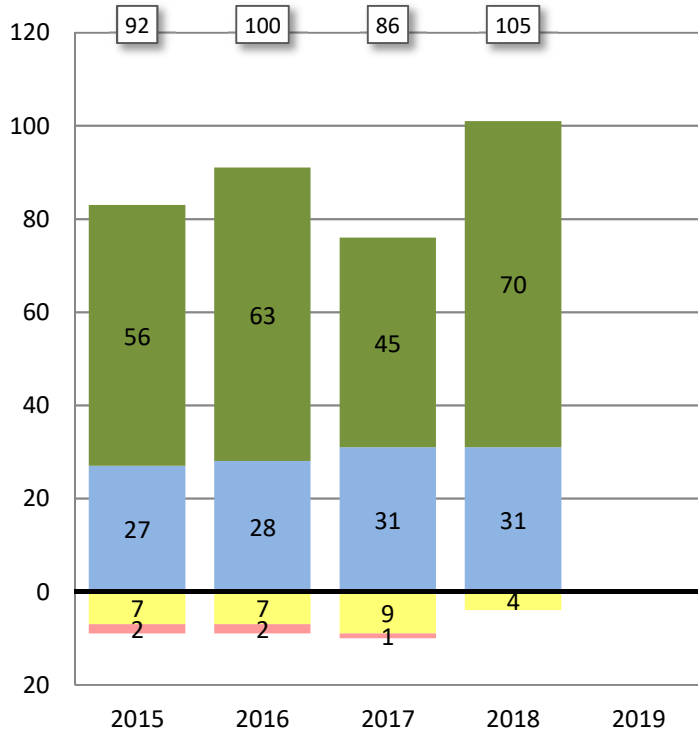

ACHIEVEMENT LEVELS BY GRADE REPORT
 Jerabek- Grade 4
 Smarter Balanced Summative Assessments 2015 - 2018

Research and
 Evaluation Dept.

ENGLISH LANGUAGE ARTS

Number of Students at Each Achievement Level

Percent of Students at Each Achievement Level

MATHEMATICS

■ Not Met
 ■ Nearly Met
 ■ Met
 ■ Exceeded

xx Total Number of Students Tested

ACHIEVEMENT LEVELS BY GRADE REPORT
 Jerabek- Grade 5
 Smarter Balanced Summative Assessments 2015 - 2018

Research and
 Evaluation Dept.

ENGLISH LANGUAGE ARTS

Number of Students at Each Achievement Level

Percent of Students at Each Achievement Level

MATHEMATICS

■ Not Met
 ■ Nearly Met
 ■ Met
 ■ Exceeded

xx Total Number of Students Tested