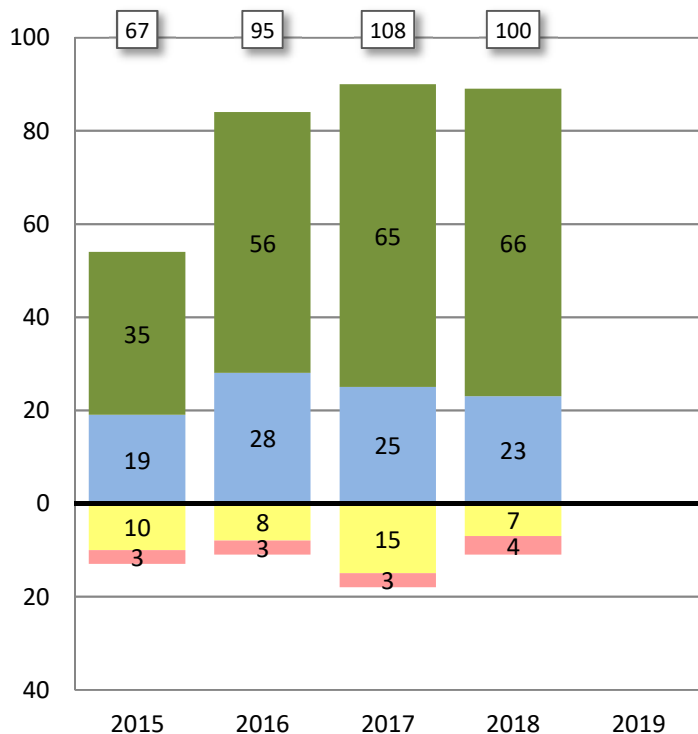

Percent of Students at Each Achievement Level

MATHEMATICS

■ Not Met
 ■ Nearly Met
 ■ Met
 ■ Exceeded

xx Total Number of Students Tested

ACHIEVEMENT LEVELS BY GRADE REPORT
 Jerabek- Grade 3
 Smarter Balanced Summative Assessments 2015 - 2018

Research and
 Evaluation Dept.

ENGLISH LANGUAGE ARTS

Number of Students at Each Achievement Level

Percent of Students at Each Achievement Level

MATHEMATICS

■ Not Met
 ■ Nearly Met
 ■ Met
 ■ Exceeded

xx Total Number of Students Tested

ACHIEVEMENT LEVELS BY GRADE REPORT
 Jerabek- Grade 4
 Smarter Balanced Summative Assessments 2015 - 2018

Research and
 Evaluation Dept.

ENGLISH LANGUAGE ARTS

Number of Students at Each Achievement Level

Percent of Students at Each Achievement Level