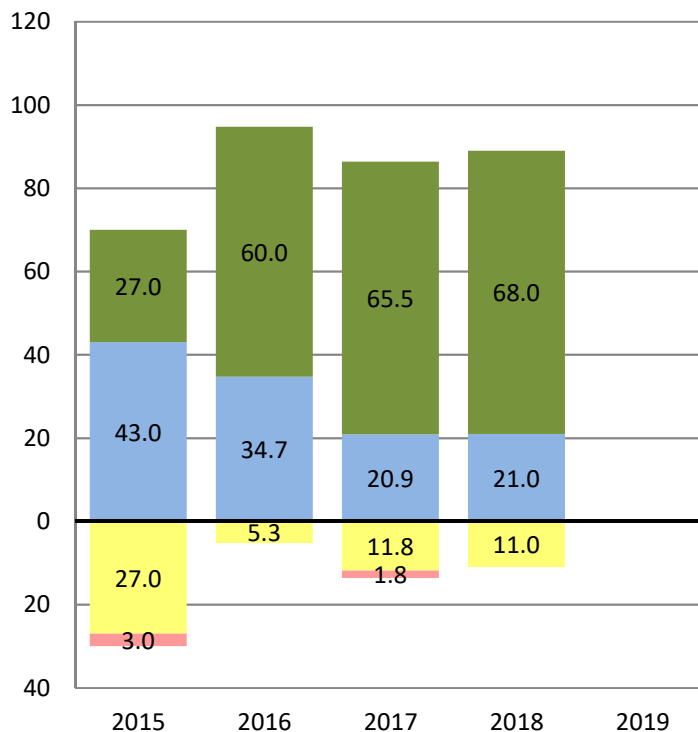

ACHIEVEMENT LEVELS BY GRADE REPORT
 Jerabek- Grade 4
 Smarter Balanced Summative Assessments 2015 - 2018

Research and
 Evaluation Dept.

ENGLISH LANGUAGE ARTS

Number of Students at Each Achievement Level

Percent of Students at Each Achievement Level

MATHEMATICS

■ Not Met
 ■ Nearly Met
 ■ Met
 ■ Exceeded

xx Total Number of Students Tested

ACHIEVEMENT LEVELS BY GRADE REPORT
 Jerabek- Grade 5
 Smarter Balanced Summative Assessments 2015 - 2018

Research and
 Evaluation Dept.