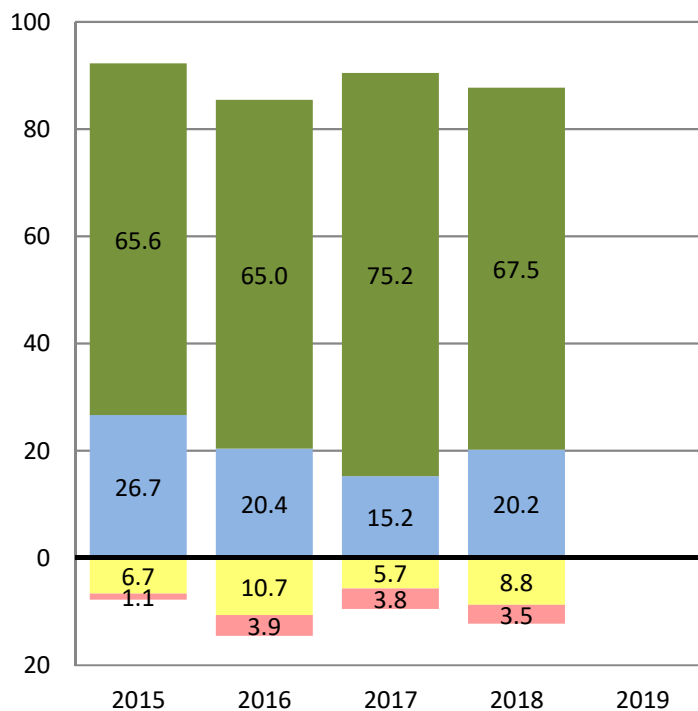

ACHIEVEMENT LEVELS BY GRADE REPORT
 Jerabek - All Grades Combined
 Smarter Balanced Summative Assessments 2015 - 2018

Research and
 Evaluation Dept.

ENGLISH LANGUAGE ARTS

Number of Students at Each Achievement Level

Percent of Students at Each Achievement Level

MATHEMATICS

■ Not Met
 ■ Nearly Met
 ■ Met
 ■ Exceeded

xx Total Number of Students Tested

ACHIEVEMENT LEVELS BY GRADE REPORT
 Jerabek- Grade 3
 Smarter Balanced Summative Assessments 2015 - 2018

Research and
 Evaluation Dept.

ENGLISH LANGUAGE ARTS

Number of Students at Each Achievement Level

Percent of Students at Each Achievement Level

MATHEMATICS

■ Not Met
 ■ Nearly Met
 ■ Met
 ■ Exceeded

xx Total Number of Students Tested